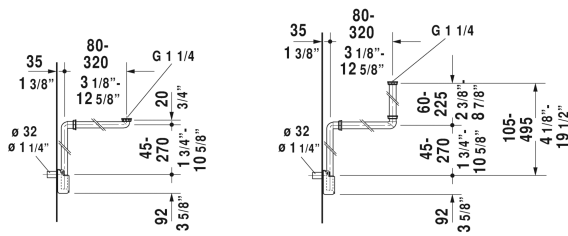

Accessories Space-saving siphon # 005076

|< 1 1/4" Inch >|

Space-saving siphon	Dimension	Weight	Order number
Colors			
Variant			
Infobox	For vanity units the space-saving siphon is recommended		

All drawings contain the necessary measurements which are subject to standard tolerances. They are stated in inch & mm and are non-binding. Exact measurements, in particular for customized installation scenarios, can only be taken from the finished ceramic piece.