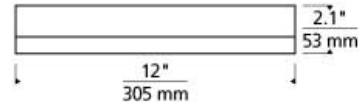

Finch Round Flush Mount

LED ADA T20

DESCRIPTION

Modern and clean lines converge to create the Finch ceiling flush mount by Tech Lighting. This ultra-slim and ultra-sleek modern flush mount is only two inches deep making it modern by design yet minimal in visual presence. The Finch is available in round or square design and comes in two on-trend hardware finishes. Scaling at 12" or 12.7" in diameter the Finch is ideal for bathroom lighting, hallway lighting and closet lighting and can be mounted either on the wall or ceiling. Your choice of LED lamping ships with the Finch saving you time and money, all lamping options are fully dimmable to create the desired ambiance in your special space. Also available in the Finch family is the Finch Float Flush Mount Ceiling, simply search for the Finch Flush Mount Ceiling to find its closest relatives. Round includes 29 watt, 1230 net lumen, 3000K LED. Dimmable with most LED compatible ELV and TRIAC dimmers. 277V compatible with 0-10V dimmers. Can be wall or ceiling mounted.

INSTALLATION

This product can mount to either a 4" square electrical box with round plaster ring or an octagonal electrical box (not included).

WEIGHT

5-5.5lb / 2.27-2.49kg ±

ORDERING INFORMATION

700FMFIN	SHAPE OR SIZE	FINISH	LAMP
R	ROUND	Z ANTIQUE BRONZE S SATIN NICKEL	-LED830 LED 3000K 80 CRI 120V -LED830-277 LED 3000K 80 CRI 277V

TECH LIGHTING®

7400 Linder Avenue
Skokie, Illinois 60077

T 847.410.4400
F 847.410.4500

Tech Lighting, L.L.C.

700FMFIN	_____
FIXTURE TYPE:	_____
JOB NAME:	_____
NOTES:	_____
	_____
	_____

©2019 Tech Lighting, L.L.C. All Rights Reserved. The "Tech Lighting" graphic is a registered trademark of Tech Lighting, L.L.C. Tech Lighting reserves the right to change specifications for product improvements without notification.