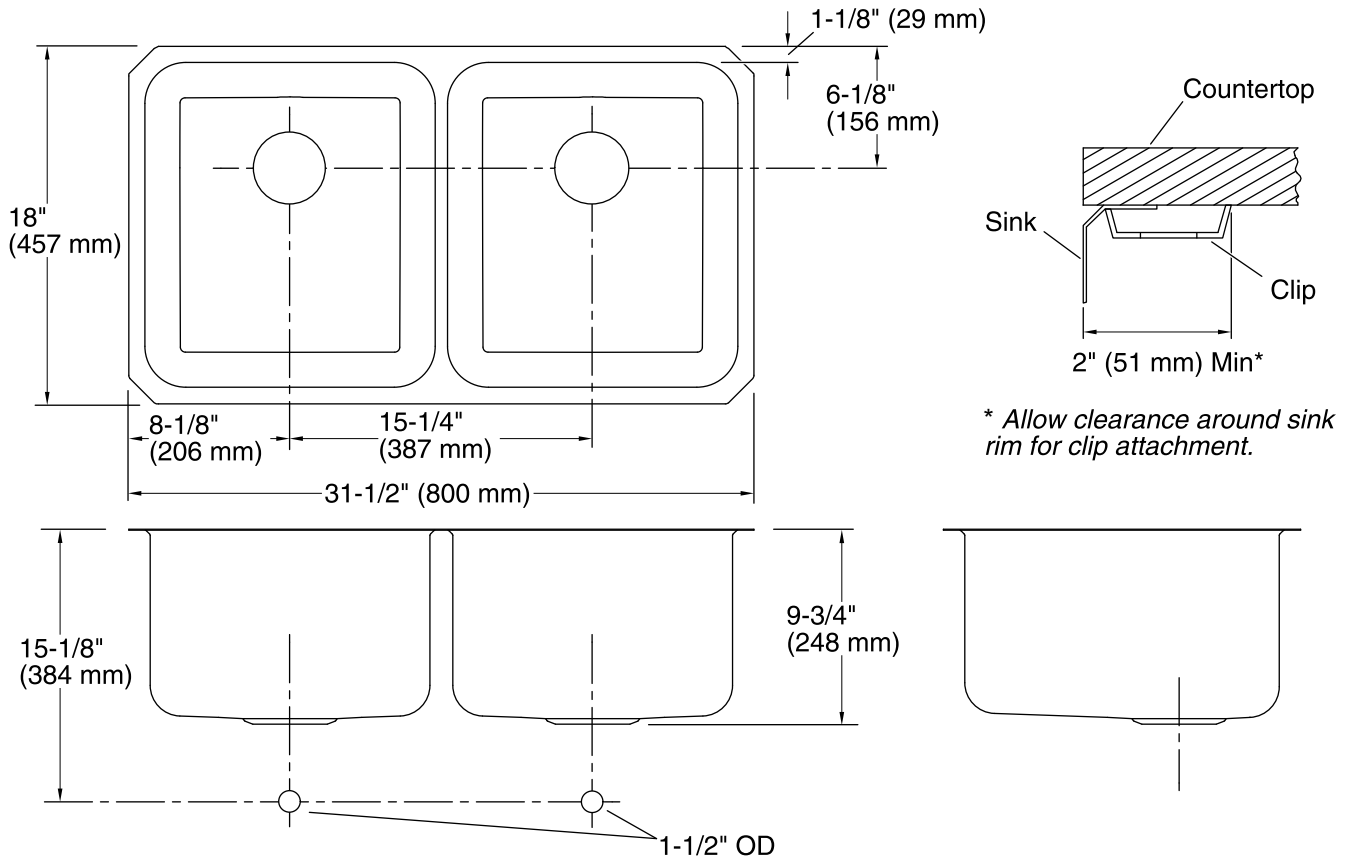

Technical Information

All product dimensions are nominal.

Bowl configuration: Double equal

Installation: Under-mount

Min. base cabinet width: 36" (914 mm)

Bowl area (Left): Length: 14" (356 mm)
Width: 15-3/4" (400 mm)
Bowl depth: 9-1/2" (241 mm)
Water depth: 9-1/2" (241 mm)

Bowl area (Right): Length: 14" (356 mm)
Width: 15-3/4" (400 mm)
Bowl depth: 9-1/2" (241 mm)
Water depth: 9-1/2" (241 mm)

Drain hole: 3-3/4" (94 mm)

Template: 1221369-7, required, included

Notes

Install this product according to the installation instructions.