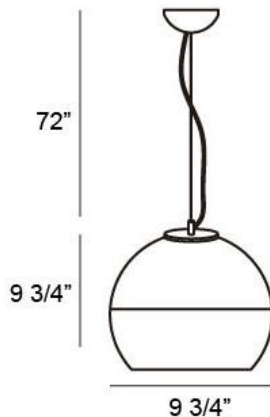

CHROMOS, 10" ROUND PENDANT

Product Details

Item No.	:	20453-015
Finish	:	Chrome
Shade	:	Chrome/clear
Diameter	:	9.75"
Height	:	81.75"
Est. Weight	:	4.14 lbs
IP Rating	:	DRY
Approval	:	

BULB DETAILS

No. of Bulbs	:	1
Bulb Type	:	A19
Bulb Voltage	:	120V
Bulb Wattage	:	60W
Bulb Socket	:	E26
Input Voltage	:	120V
Dimmable	:	Yes
Bulb Included	:	No

Options Available

ITEM NO.	FINISH	SHADE
20453-015	Chrome	Chrome/clear

An architectural collection of globes providing a general glow of light through Hand blown glass with chrome top this concealed source.

TECHNICAL DETAILS

Hanging Support Type	:	Aircraft Cable
Aircraft Cable Length	:	72"
Power Wire Length	:	72"
Canopy Diameter	:	4.75"
Canopy Height	:	2"

PROJECT INFORMATION

Job Name: Date: Type:

Comments: