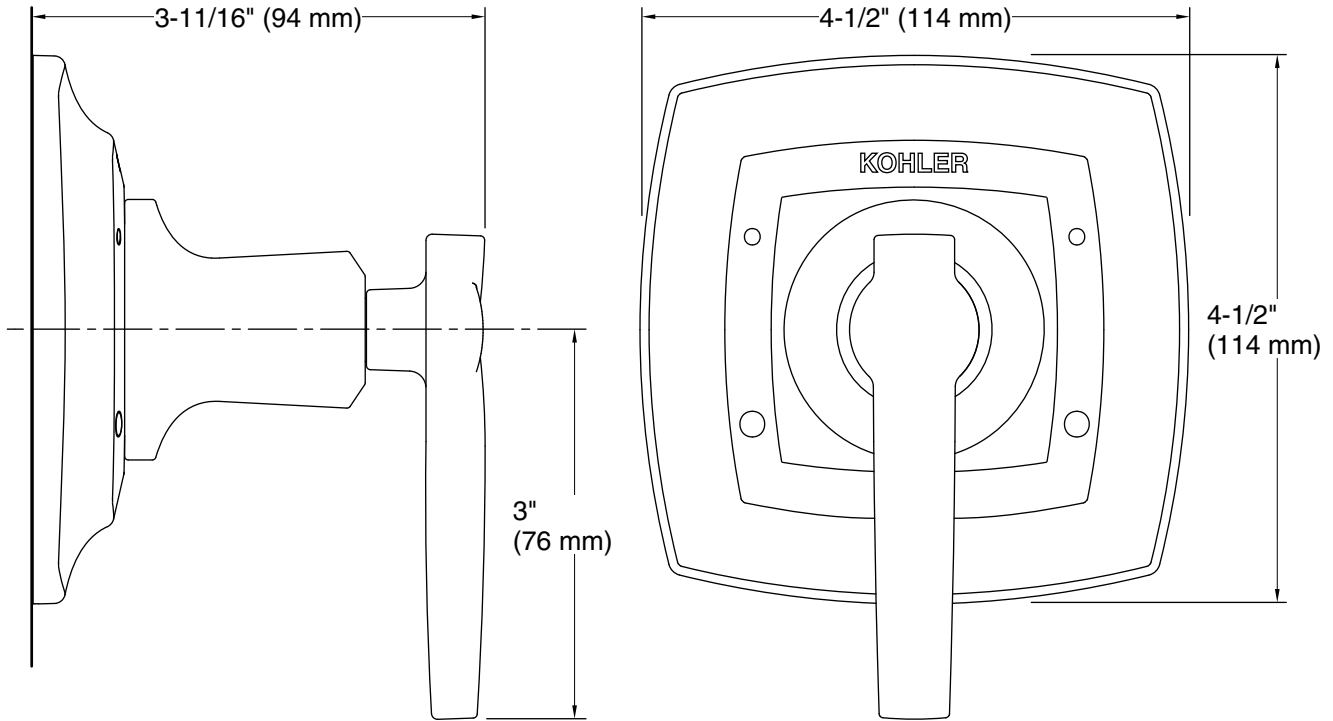

Technical Information

All product dimensions are nominal.

Notes

Install this product according to the installation instructions.

ADA, OBC, CSA B651 compliant when installed to the specific requirements of these regulations.