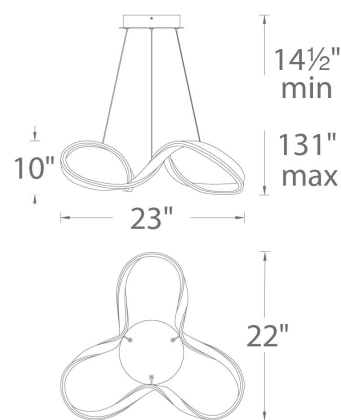

### FINISHES

Chrome White

LINE DRAWING

**PD-87723**

Fixture Type: \_\_\_\_\_

Catalog Number: \_\_\_\_\_

Project: \_\_\_\_\_

Location: \_\_\_\_\_