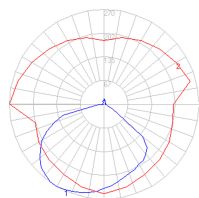

Dimensions

Packaging

2 Boxes

1 x 10-1/8" x 8-3/16" x 34-1/8" / 4.19 lbs - 25.5 cm x 20.5 cm x 86.5 cm / 1.9 kg

1 x 7-3/16" x 6-13/16" x 7-3/16" / 1.1 lbs - 18 cm x 17 cm x 18 cm / .5 kg

Light distribution

Red = Max Cd. Through Vertical plane

Blue = Max Cd. Through Horizontal plane

Luminaire weight

2.47 lbs / 1.12 kg

Warranty

5 year Limited warranty