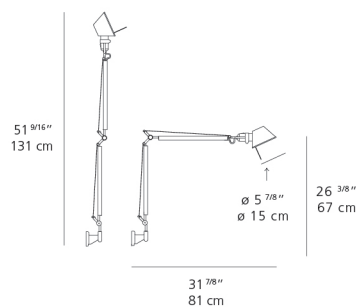

Lamp type	LED-T
Lamp	max 100W E26/A19
Lamp Included	No
Control type	On/Off (On Head)
Input Voltage	120V
Power consumption	N/A
Ballast	N/A

Colors & Finishes

Aluminum

Materials

- Arms and diffuser in aluminum
- Joints and tension control knobs in polished die-cast aluminum
- Tension cables in stainless steel
- J-Bracket in polished die-cast aluminum

Features & Accessories

- Fully adjustable, articulated arm structure
- Tiltable and 360 degrees rotatable diffuser
- Provided with 10ft cord and plug
- Cord to be shortened and plug removed by electrician during hardwire installation

Dimensions

Packaging

2 Boxes

1 x 10-1/8" x 8-3/16" x 34-1/8" / 4.19 lbs - 25.5 cm x 20.5 cm x 86.5 cm / 1.9 kg

1 x 7-3/16" x 6-13/16" x 7-3/16" / 1.1 lbs - 18 cm x 17 cm x 18 cm / .5 kg

Light distribution

Red = Max Cd. Through Vertical plane

Blue = Max Cd. Through Horizontal plane

Luminaire weight

2.47 lbs / 1.12 kg

Warranty

5 year Limited warranty