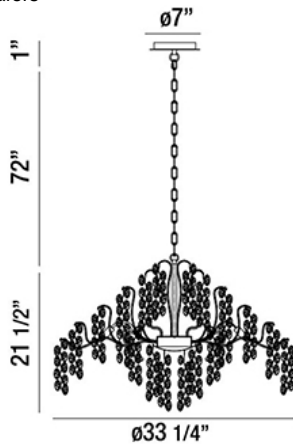

Options Available

ITEM NO.	FINISH	SHADE
29060-016	Antique Gold	Clear/amber

Intricate gold metal wire frame adorned by delicately hand strung glass wafers
Intricate gold metal wire frame adorned by delicately hand strung glass wafers