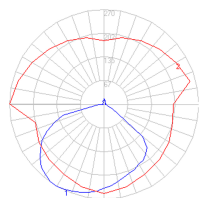

- Fully adjustable, articulated arms
- Shade remains vertical regardless of arm angle

Dimensions

Packaging

2 Boxes

1 x 9-3/4" x 6-13/16" x 40" / 4.41 lbs - 24.5 cm x 17 cm x 101.5 cm / 2 kg

1 x 5-3/16" x 4-13/16" x 3-5/8" / .44 lbs - 13 cm x 12 cm x 9 cm / .2 kg

Light distribution

Red = Max Cd. Through Vertical plane
Blue = Max Cd. Through Horizontal plane

Luminaire weight

2.18 lbs / .99 kg

Warranty

5 year Limited warranty