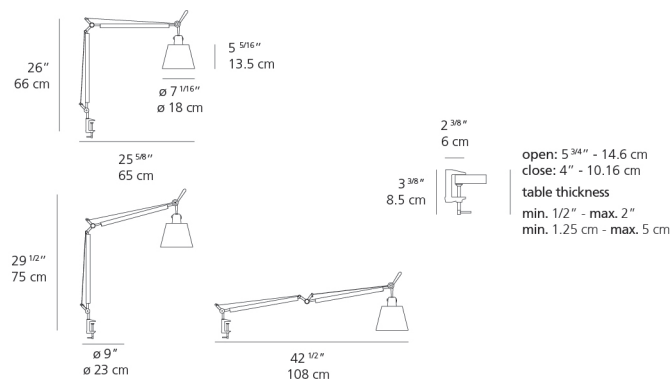

Lamp type	LED-T
Lamp	max 75W E26/A19
Lamp Included	No
Control type	On/Off (On lampholder)
Input Voltage	120V
Power consumption	86.25 WW
Ballast	N/A

Colors & Finishes

-  Parchment (Diffuser)
-  Aluminum (Body & Clamp)

- Fully adjustable, articulated arms
- Shade remains vertical regardless of arm angle

Dimensions

Packaging

2 Boxes

1 x 9-3/4" x 6-13/16" x 40" / 4.41 lbs - 24.5 cm x 17 cm x 101.5 cm / 2 kg

1 x 5-3/16" x 4-13/16" x 3-5/8" / .44 lbs - 13 cm x 12 cm x 9 cm / .2 kg

Light distribution

Red = Max Cd. Through Vertical plane
Blue = Max Cd. Through Horizontal plane

Luminaire weight

2.18 lbs / .99 kg

Warranty

5 year Limited warranty