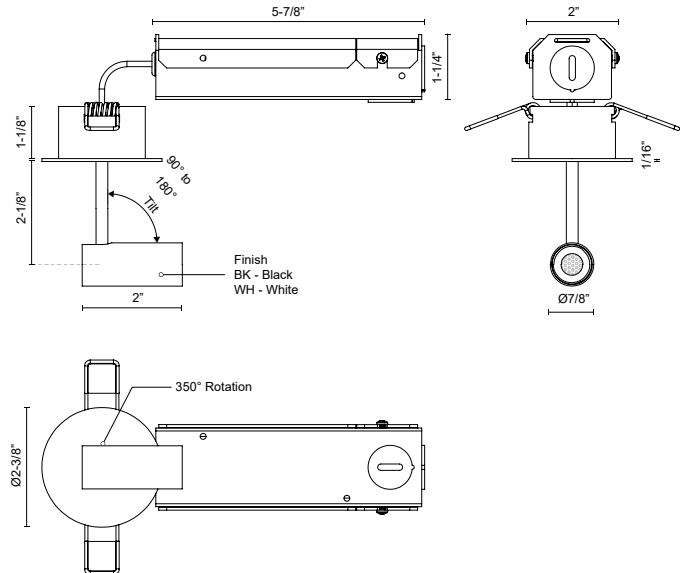

**DOWNEY**  
**SF15601**  
 FLUSH MOUNT

PROJECT

SF15601-WH  
White

SF15601-BK  
Black

**SPECIFICATION DETAILS**

\* For custom options, consult factory for details.

<b>Fixture Dimensions</b>	D2-3/8" x H3-3/4"
<b>Light Source</b>	LED with DC Driver
<b>Wattage</b>	4W
<b>Total Lumens</b>	255lm
<b>Delivered Lumens</b>	178lm
<b>Voltage</b>	120V
<b>Color Temperature</b>	3000K
<b>CRI (Ra)</b>	90CRI
<b>Optional Color Temps</b>	2700K - 5000K Available, Minimum Order Quantities Apply
<b>LED Rated Life</b>	50,000 hours
<b>Dimming</b>	100% - 10%, TRIAC or ELV Dimmer (Not Included)
<b>Diffuser Details</b>	Clear Acrylic TIR Lens
<b>Location</b>	Dry
<b>Warranty</b>	5 Years
<b>Canopy Dimensions</b>	D2-3/8" x H1/16"

**DESCRIPTION**

Recessed within the minute barrel of the quintessential adjustable lamp is a spot light assembly applied across the Downey line. By utilizing slim LED boards and recessed driver, the canopy scale is reduced to a fundamental trim plate and minimizes the visual footprint of the functional fixtures. Available in two petite cylindrical sizes and a single or multi-light configuration.