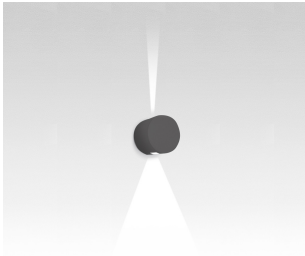

Effetto round wall 1 large beam + 1 large beam 3000K

SPECIFICATIONS

T4211NLW28

Design By

Ernesto Gismondi

Collection

Outdoor

Colors & Finishes

Anthracite grey

Materials

- Body in aluminum

Specifications

Delivered lumens	73lm
Light output ratio	10.43lm/W
Power consumption	7W
Led type	6.5W Array*
CCT (Correlated Color Temperature)	3000K
CRI (Color Rendering Index)	>80
Life expectancy	50000Hrs
Control type	On/Off
Input Voltage	120V
Driver	TCI - 1 x DC-12W-700MA-BMU
BUG Rating	B0-U2-G0

Features & Accessories

- Electronic driver integrated
- Standard non dimmable
- For dimming options, please consult with your Artemide Sales Representative