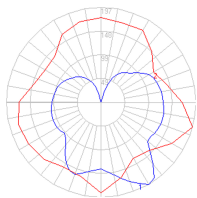

Features & Accessories

- Extended cable length

Dimensions

Packaging

4 Boxes

1 x 24-1/8" x 13" x 9-15/16" / 5.51 lbs - 61 cm x 33 cm x 25 cm / 2.5 kg

3 x 16-1/4" x 16-1/4" x 16-5/8" / 8.6 lbs - 41 cm x 41 cm x 42 cm / 3.9 kg

Light distribution

Diffused

Luminaire weight

16.98 lbs / 7.7 kg

Red = Max Cd. Through Vertical plane

Blue = Max Cd. Through Horizontal plane

Warranty