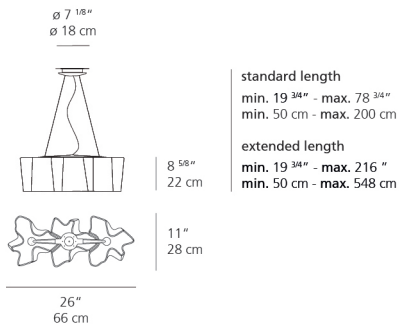

Logico mini triple linear suspension E26/A19 Grey Smoke Extended Length SPECIFICATIONS

0697018A-EXT

Design By

Michele De Lucchi
Gerhard Reichert

Collection

Design

Specifications

Lamp type	LED-T
Lamp	max 3X100W E26/A19
Lamp Included	No
Control type	Dimmable 2-Wire
Input Voltage	120V
Power consumption	N/A
Ballast	N/A

Features & Accessories

- Extended cable length

Dimensions

Packaging

4 Boxes

1 x 24-1/8" x 13" x 9-15/16" / 5.51 lbs - 61 cm x 33 cm x 25 cm / 2.5 kg

3 x 16-1/4" x 16-1/4" x 16-5/8" / 8.6 lbs - 41 cm x 41 cm x 42 cm / 3.9 kg

Light distribution

Diffused

Luminaire weight

16.98 lbs / 7.7 kg

Red = Max Cd. Through Vertical plane

Blue = Max Cd. Through Horizontal plane

Warranty