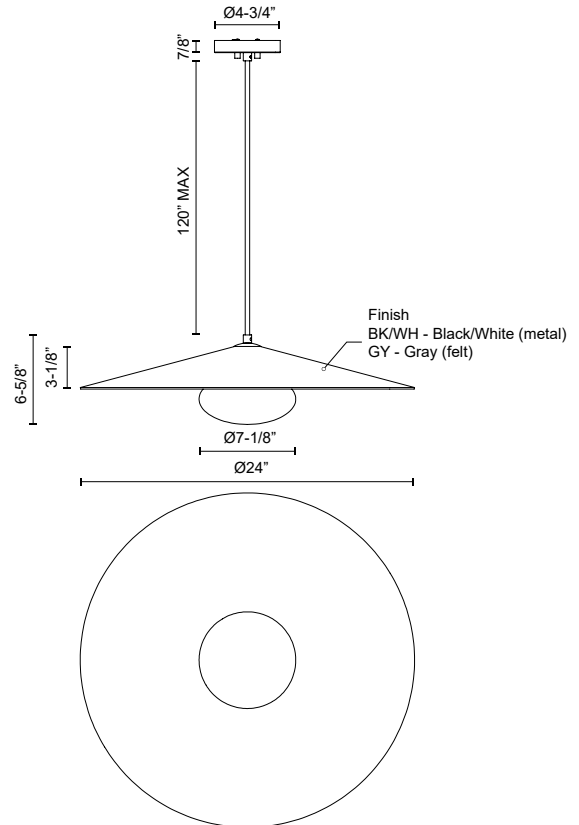

DESCRIPTION

Inspired by the peaks and valleys created by wave forms, the Cruz Collection is a geometric wonder. The soft shaped glass shades emit ample ambient light throughout, making it the perfect modern decorative piece for any space.