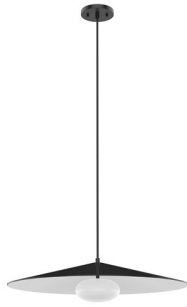

CRUZ PD22824

PENDANTS

PROJECT

PD22824-GY
Felt - Gray

PD22824-BK/WH
Metal - Black/White

SPECIFICATION DETAILS

* For custom options, consult factory for details.

Fixture Dimensions	D24" x H6-5/8"
Light Source	AC LED Module
Wattage	12W
Total Lumens	1000lm
Delivered Lumens	BK/WH-781lm; GY-673lm;
Voltage	120V
Color Temperature	3000K
CRI (Ra)	90CRI
Optional Color Temps	2700K - 5000K Available, Minimum Order Quantities Apply
LED Rated Life	50,000 hours
Dimming	100% - 10%, ELV Dimmer (Not Included)
Shade Details	Spun Aluminum or Felt Shade
Glass Details	Opal Glass
Adjustable	Yes
Wire Length	120" Max
Wire Type	Black SVT Cord
Minimum Hang Height	8"
Location	Dry
Warranty	5 Years
Canopy Dimensions	D4-3/4" x H7/8"

DESCRIPTION

Inspired by the peaks and valleys created by wave forms, the Cruz Collection is a geometric wonder. The soft shaped glass shades emit ample ambient light throughout, making it the perfect modern decorative piece for any space.