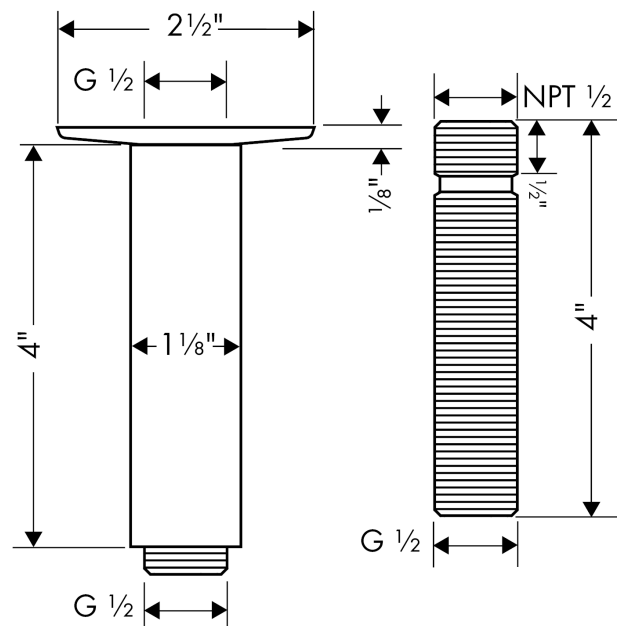

Extension Pipe for Ceiling Mount

Finishes : **chrome** Part no. : **27479001**

Description

Features

- Brass
- 1/2" NPT
- 4" pipe, Escutcheon, Includes adjustable installation nipple, Multiple pipes may be joined in series to create a longer extension

Item details

List Price \$ 119.00

Compliance

Product image

Scale drawing

Extension Pipe for Ceiling Mount
Finishes : **chrome** Part no. : **27479001**

Exploded drawing

Year of production: >01/18

Extension Pipe for Ceiling Mount

Finishes : **chrome** Part no. : **27479001**

Spare parts list

Year of production: >01/18

Pos.	Description	Part no.	Price	PU
1	escutcheon	97734000	-	1