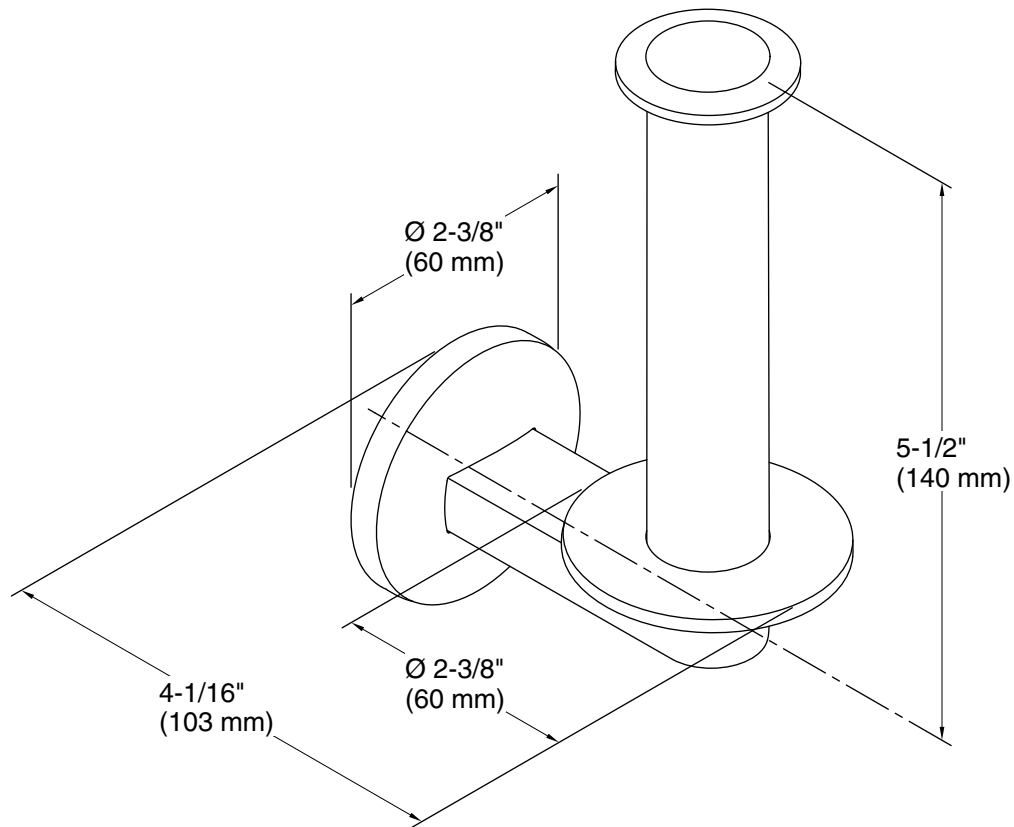

### Features

- Vertical holder provides easy access for changing toilet paper
- Coordinates with Components faucets, accessories, and showering components to complete your bathroom

## Technical Information

All product dimensions are nominal.

Material: Zinc, Brass