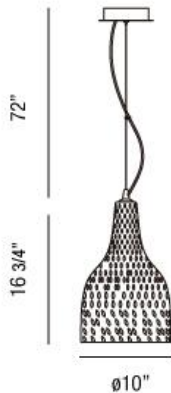

ALTIMA, 10" ROUND PENDANT

Product Details

Item No.	:	22904-010
Finish	:	Chrome
Shade	:	Clear
Diameter	:	10"
Height	:	88.75"
Est. Weight	:	7.7 lbs
IP Rating	:	DRY
Approval	:	

BULB DETAILS

No. of Bulbs	:	1
Bulb Type	:	A19
Bulb Voltage	:	120V
Bulb Wattage	:	60W
Bulb Socket	:	E26
Input Voltage	:	120V
Dimmable	:	Yes
Bulb Included	:	No

Options Available

ITEM NO.	FINISH	SHADE
22904-010	Chrome	Clear
22904-027	Chrome	Smoke
22904-034	Chrome	Amber

Blown faceted transparent glass with polished chrome canopy and hardware
Blown faceted transparent glass with polished chrome canopy and hardware

TECHNICAL DETAILS

Hanging Support Type	:	Aircraft Cable
Aircraft Cable Length	:	72"
Power Wire Length	:	96"
Canopy Diameter	:	4.75"
Canopy Height	:	1"

PROJECT INFORMATION

Job Name: Date: Type:

Comments: