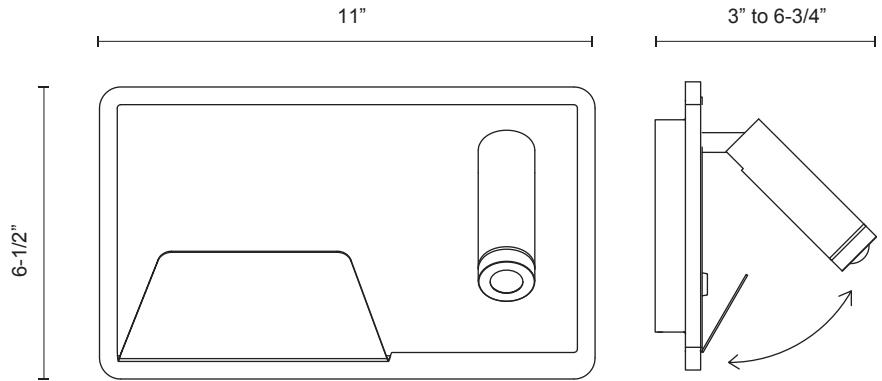

WS16811R

Specification Sheet

Wall Sconce

BK - Black

WH - White

PROJECT									
DATE				TYPE					
Voltage	LED Watt	Charger Watt	LED Lumens	Delivered Lumens	Finish(es)	Color Temp 3000K	CRI(Ra) >80	Dimming N/A	Rated Life 50,000 hours
120V	MAX 11W	MAX 10W	924lm*	710lm*	BK - Black				
120V	MAX 11W	MAX 10W	924lm*	710lm*	WH - White				

*Preliminary figures

Product Descriptions

Adjustable cylindrical aluminum spot light attached to rectangular wall mount.
 Finely textured achromatic powder-coat finish
 Frosted acrylic ambient light.
 On/off switches control two light sources.
 USB charging port.

Product Details

High system efficacy. Low total life cycle cost. ETL Listed.
 5-years warranty.
 Complete warranty terms located at: www.kuzcolighting.com/warranty
 Custom options available.

Comments:

Canopy dimensions: