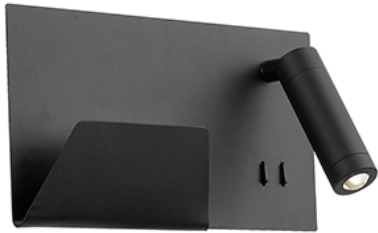

WS16811R

Specification Sheet

Wall Sconce

BK - Black

WH - White

PROJECT									
DATE				TYPE					
Voltage	LED Watt	Charger Watt	LED Lumens	Delivered Lumens	Finish(es)	Color Temp 3000K	CRI(Ra) >80	Dimming N/A	Rated Life 50,000 hours
120V	MAX 11W	MAX 10W	924lm*	710lm*	BK - Black				
120V	MAX 11W	MAX 10W	924lm*	710lm*	WH - White				

*Preliminary figures

Product Descriptions

Adjustable cylindrical aluminum spot light attached to rectangular wall mount.
 Finely textured achromatic powder-coat finish
 Frosted acrylic ambient light.
 On/off switches control two light sources.
 USB charging port.

Product Details

High system efficacy. Low total life cycle cost. ETL Listed.
 5-years warranty.
 Complete warranty terms located at: www.kuzcolighting.com/warranty
 Custom options available.

Comments:

Canopy dimensions: