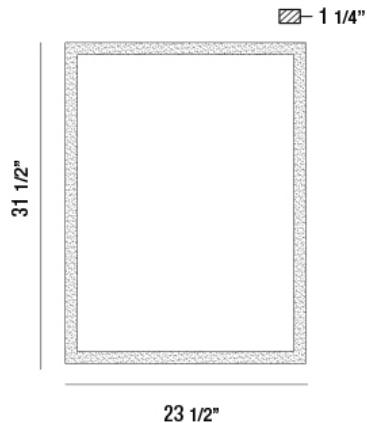

29105, 24"W x 32"H RECTANGULAR MIRROR

Product Details

Item No.	:	29105-014
Width	:	23.5"
Height	:	31.5"
Max Extension	:	1.25"
Est. Weight	:	40.04 lbs
IP Rating	:	44
Approval	:	
Location	:	

Options Available

ITEM NO.	FINISH	SHADE
29105-014		

RECTANGULAR EDGE-LIT MIRROR CAN BE INSTALLED VERTICALLY OR HORIZONTALLY

BULB DETAILS

Bulb Type	:	INTEGRATED LED
Bulb Voltage	:	120V
Bulb Wattage	:	24W
Input Voltage	:	120V
Dimmable	:	Yes
Lumens	:	1680lm
Kelvin	:	3000/4000K
CRI	:	80+
Bulb Included	:	Yes