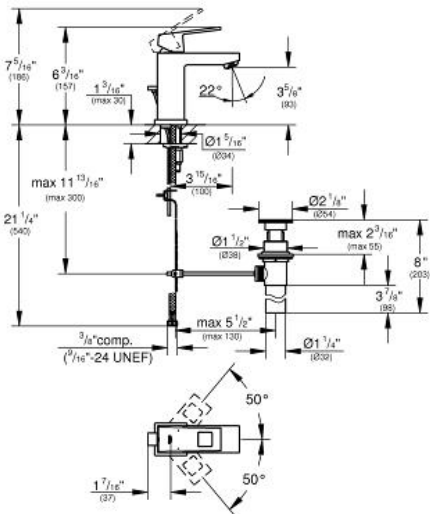

# EUROCUBE Single-Handle Bathroom Faucet S-Size

MODEL # 2312900A

GROHE CANADA, INC. | 5900 Avebury Road, Mississauga, Ontario, Canada L5R 3M3  
Phone: 905-271-2929 | Fax: 905-271-9494 | info@grohe.ca

Pure Freude  
an Wasser

**Product Description:**  
**EUROCUBE**  
**Single-Handle Bathroom Faucet S-Size**

- Standard Specification:**
- Single hole installation
  - Metal lever handle
  - **GROHE SilkMove** 1.1" (28 mm) ceramic cartridge
  - Temperature limiter
  - **GROHE StarLight** chrome finish
  - **GROHE EcoJoy** technology for less water and perfect flow
  - **GROHE QuickFix** installation system
  - Flow control
  - Includes waste-set drain assembly
  - Stainless steel flex lines
  - Max flow rate: 1.2 gpm (4.56 L/min)

- Applicable Codes & Standards:**
- Energy Policy Act of 1992
  - NSF 61
  - ASME A112.18.1/CSA B125.1
  - US Federal and State material regulations
  - EPA WaterSense®
  - ICC/ANSI A117.1

**Color:**  
□ 2312900A StarLight Chrome