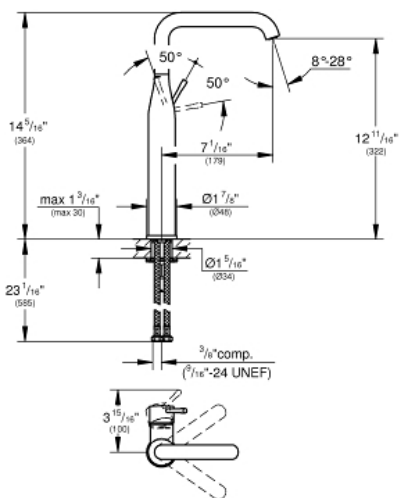

ESSENCE

Single-Hole Single-Handle Vessel Bathroom Faucet XL-Size

MODEL # 2353800A

GROHE CANADA, INC. | 5900 Avebury Road, Mississauga, Ontario, Canada L5R 3M3
 Phone: 905-271-2929 | Fax: 905-271-9494 | info@grohe.ca

Pure Freude
 an Wasser

Product Description:

ESSENCE
 Single-Hole Single-Handle Vessel Bathroom Faucet XL-Size

Standard Specification:

- Single hole installation
- **GROHE SilkMove** 1.1" (28 mm) ceramic cartridge
- With temperature limiter
- **GROHE EcoJoy** Mousseur 1.2 gpm
- **GROHE AquaGuide** adjustable flow control
- **GROHE StarLight** chrome finish
- Swivel spout
- With stop restriction
- Smooth body
- Stainless steel flex lines
- **GROHE QuickFix** installation system
- Metal lever handle

Applicable Codes & Standards:

- Energy Policy Act of 1992
- NSF 61
- ASME A112.18.1/CSA B125.1
- US Federal and State material regulations
- EPA WaterSense®
- ICC/ANSI A117.1

Color:

- 2353800A StarLight Chrome