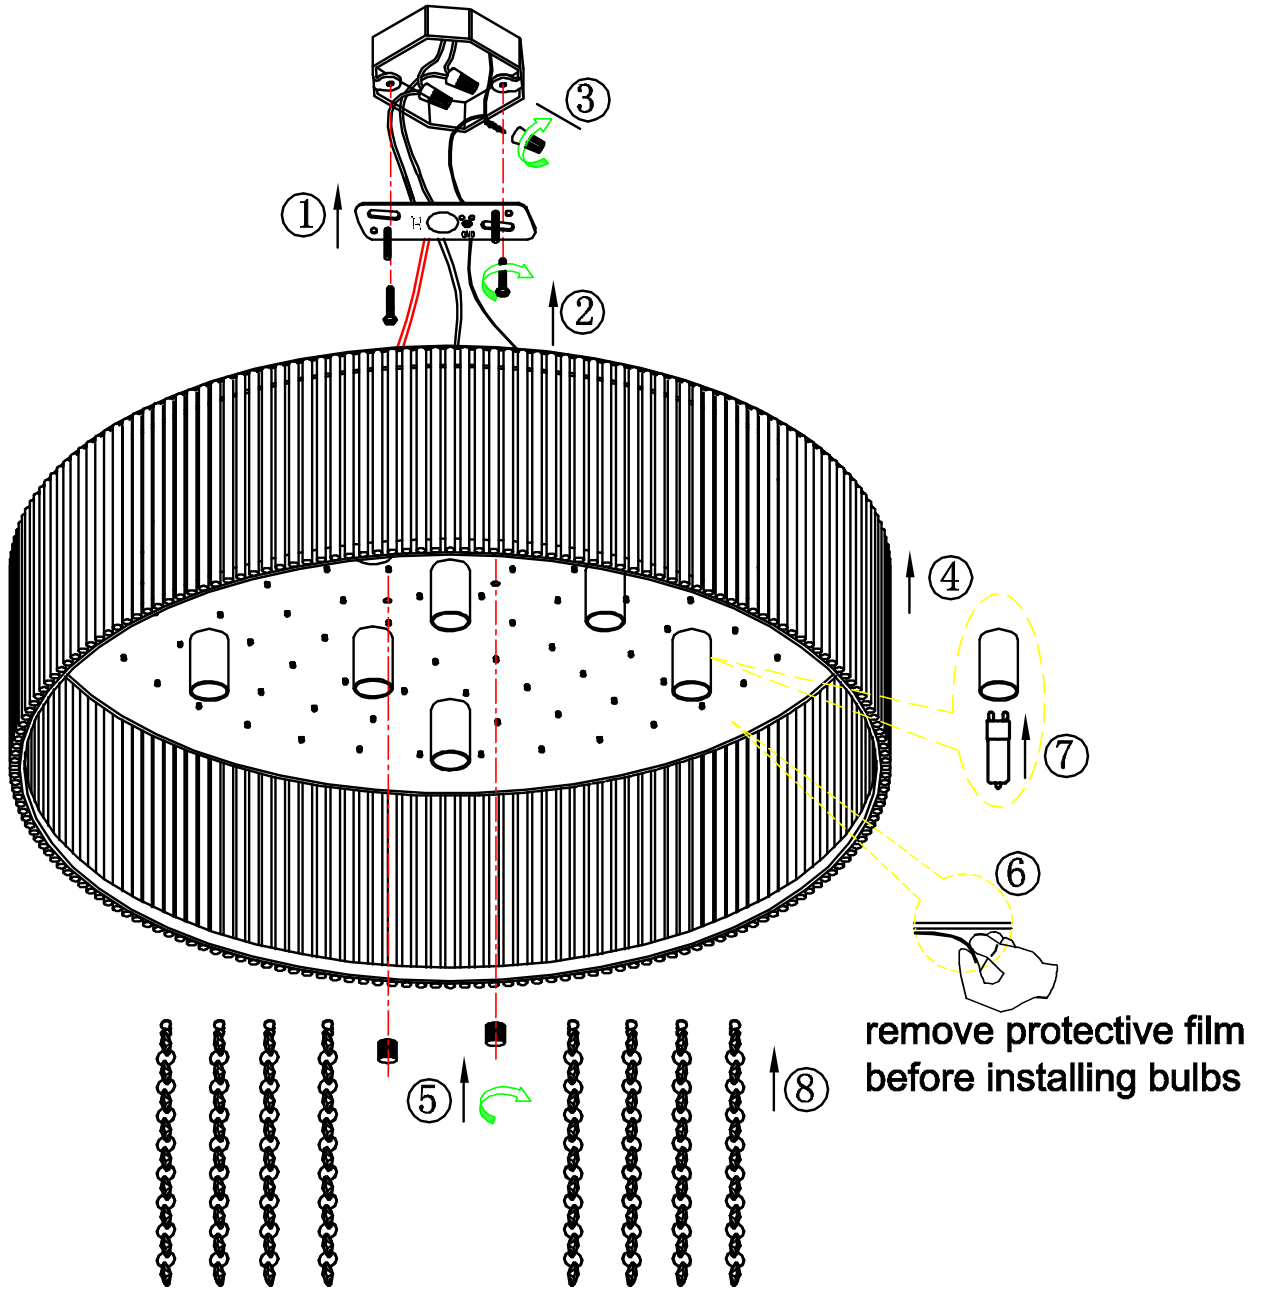

ET2 Contemporary
Lighting™

INSTALLATION INSTRUCTION

Item NO. :E23132-10PC

FEATURE

● Lamp Type: G9 10×MAX 40W 120V~ 60HZ

The lamp is for indoor use only

ET2 Contemporary Lighting™

Bottom View Hanging Crystal

Crystals should only be hung on hooks and not on rods.

	= Lights
	= Hooks
	= Rods
	= Crystals

Optional LED G9 Bulbs Sold Separately