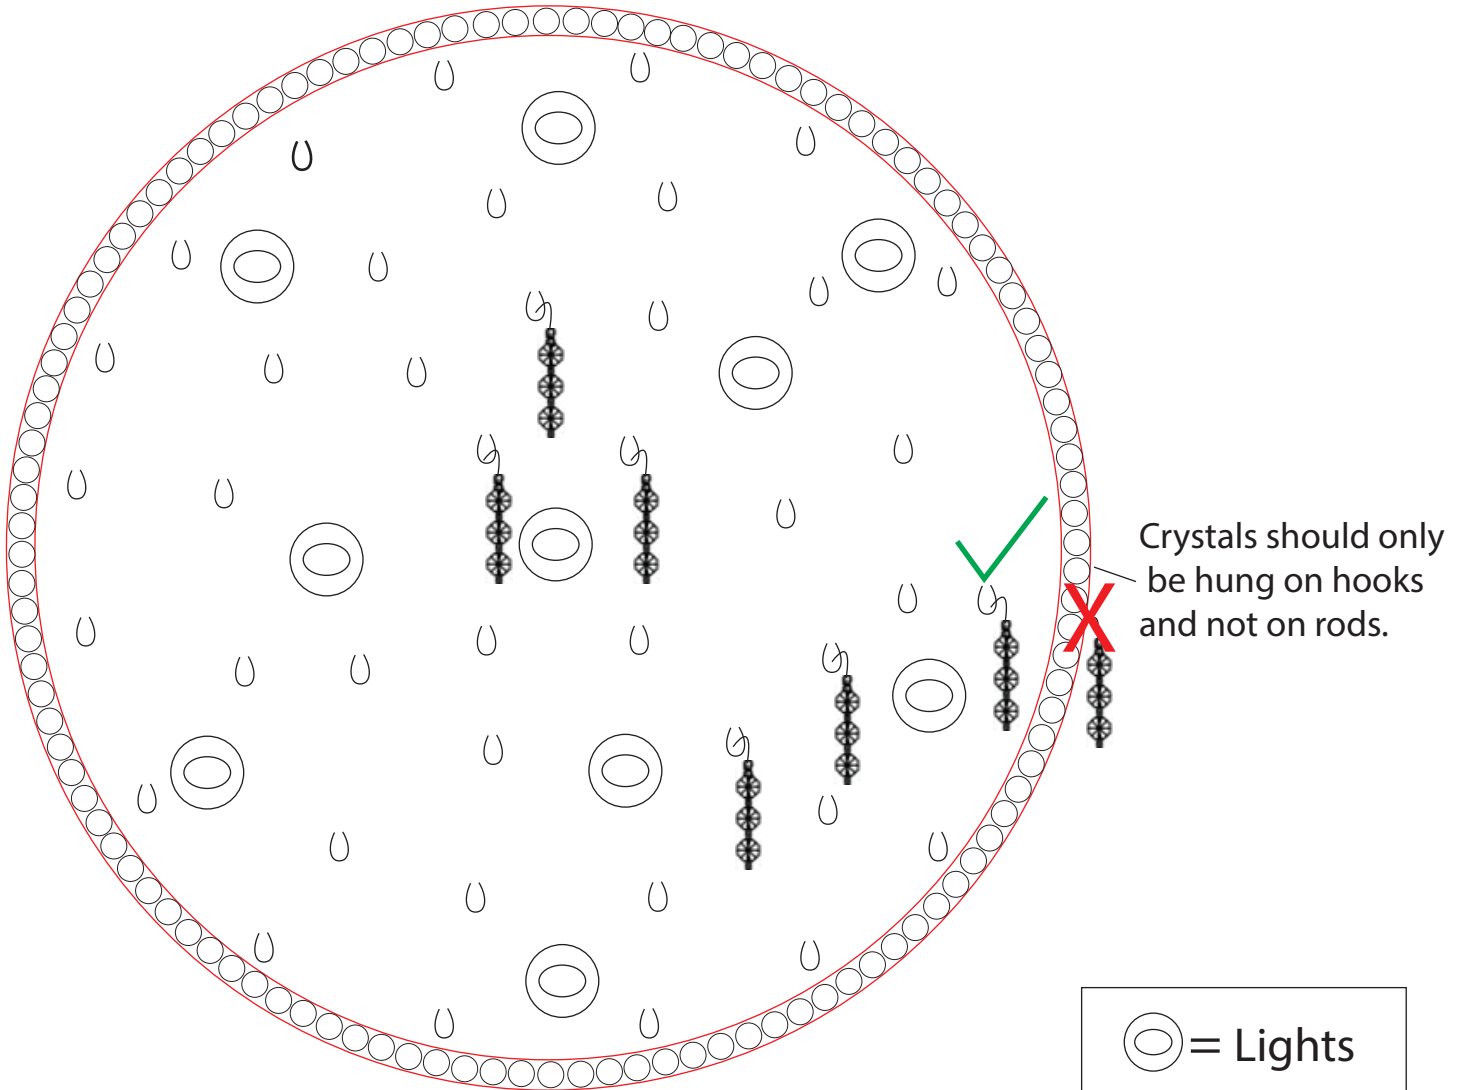

ET2 Contemporary
Lighting™

INSTALLATION INSTRUCTION

Item NO. :E23132-10PC

FEATURE

● Lamp Type: G9 10×MAX 40W 120V~ 60HZ

The lamp is for indoor use only

ET2 Contemporary Lighting™

Bottom View Hanging Crystal

Crystals should only be hung on hooks and not on rods.

	= Lights
	= Hooks
	= Rods
	= Crystals

Optional LED G9 Bulbs Sold Separately