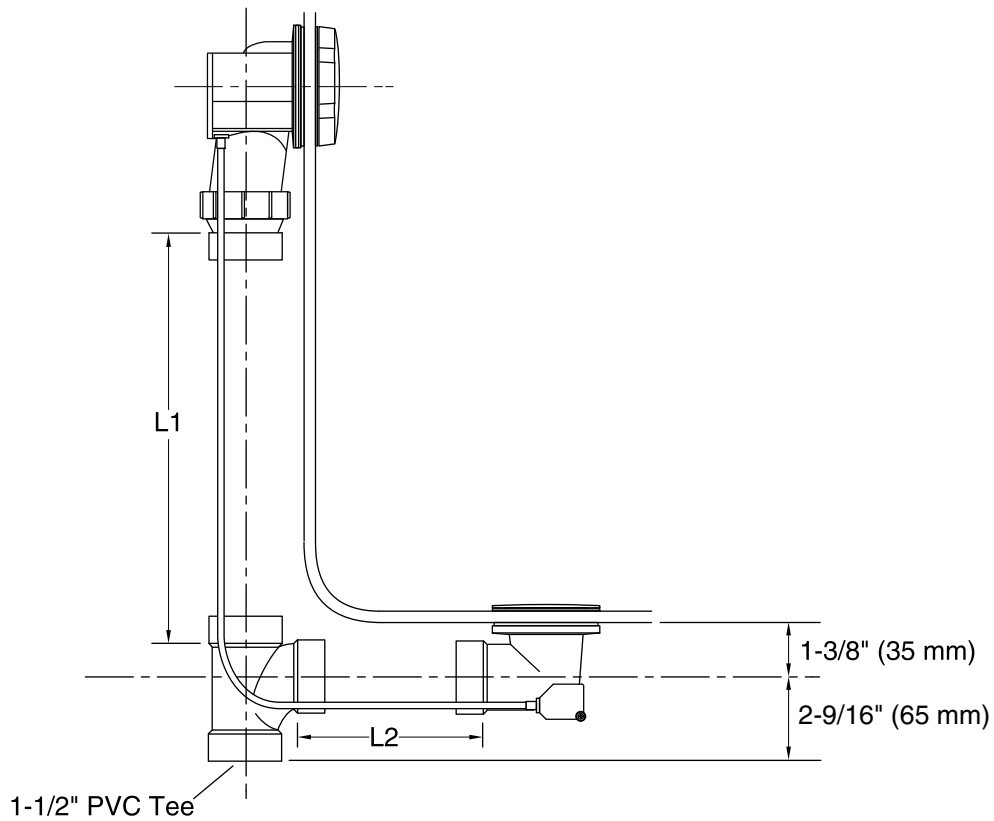

Features

- For baths 14" (356 mm) to 21" (533 mm) deep from the center of the bath overflow outlet to the center of the bath drain outlet.
- External 27" (686 mm) length cable.
- No internal linkages to minimize the potential for clogging.
- Less PVC tubing.

Material

- Metal construction control handle and stopper.

Installation

- Adjustable rotating connection for easy installation.

Codes/Standards

ASME A112.18.2/CSA B125.2

KOHLER® One-Year Limited Warranty

See website for detailed warranty information.

Technical Information

All product dimensions are nominal.

Notes

Install this product according to the installation guide.

The combined length of the vertical and horizontal tubing after being cut for the bath installation must be equal to or less than 25" (635 mm).