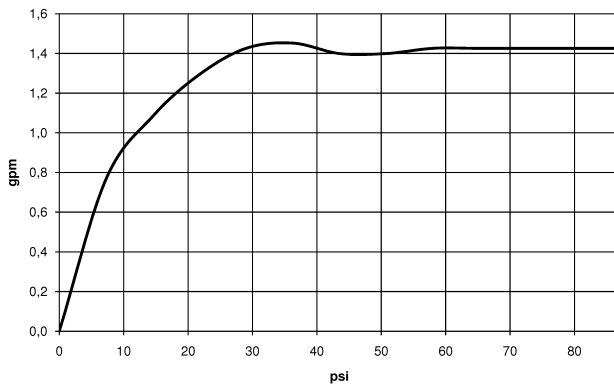

Kitchen sink - Tara Ultra
Single-lever mixer - polished chrome
Article number: 33 816 875-00 0010

- 9-1/2" Projection
- Swiveling spout 360°
- Areated stream
- Total height 15-1/2"
- Height to aerator/spout outlet 9-1/2"
- 1-3/8" hole diameter
- 2x 3/8" US flexible supply lines
- Water flow rate limited to max. gpm
- lead-free
- (ADA)
- Combination with side spray set or profi side spray set not possible.

polished chrome

All dimensions in mm / inch = mm x 0,0394

Flow rate chart

Kitchen sink - Tara Ultra
Single-lever mixer - polished chrome
Article number: 33 816 875-00 0010

Kitchen sink - Tara Ultra
Single-lever mixer - polished chrome
Article number: 33 816 875-00 0010