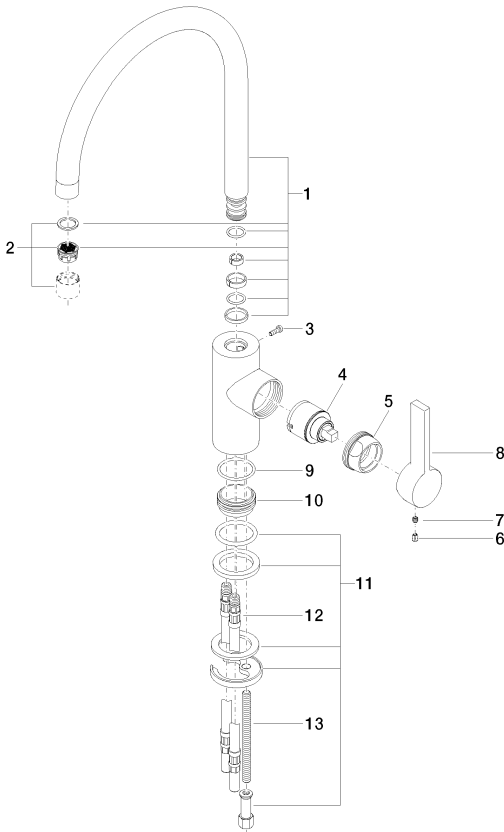

Kitchen sink - Tara Ultra
Single-lever mixer - polished chrome
Article number: 33 816 875-00 0010

- 9-1/2" Projection
- Swiveling spout 360°
- Areated stream
- Total height 15-1/2"
- Height to aerator/spout outlet 9-1/2"
- 1-3/8" hole diameter
- 2x 3/8" US flexible supply lines
- Water flow rate limited to max. gpm
- lead-free
- (ADA)
- Combination with side spray set or profi side spray set not possible.

polished chrome

All dimensions in mm / inch = mm x 0,0394

Flow rate chart

Kitchen sink - Tara Ultra
Single-lever mixer - polished chrome
Article number: 33 816 875-00 0010

Kitchen sink - Tara Ultra
Single-lever mixer - polished chrome
Article number: 33 816 875-00 0010

Recommended article

10 713 970-00
AIR SWITCH operating
button, trim parts only -
polished chrome

82 424 970-00
Soap dispenser without
flange - polished chrome

Kitchen sink - Tara Ultra
 Single-lever mixer - polished chrome
 Article number: 33 816 875-00 0010

Spare parts list

Number	Item Number	Designation	Number of units
1	90 28 22 202 03-00	Outlet - polished chrome	1
2	90 23 01 004 02-00	Aerator - polished chrome	1
3	09 30 30 080 90	Mounting bracket -	1
4	90 15 05 034 00 90	cartridge -	1
5	09 24 04 107-00	Wall connection - polished chrome	1
6	09 31 20 017 90	Plug for European drain -	1
7	09 31 11 030 90	Mounting bracket -	1
8	09 20 79 040-00	Lever - polished chrome	1
9	09 14 10 119 90	Washer -	1
10	09 28 10 109-07	Ring - Rough nickel-plated	1
11	04 30 11 085 88 90	Mounting bracket -	1
12	04 30 04 045 00 90	Flexible supply line 3/8" -	2
13	09 31 11 012 90	Mounting bracket -	1