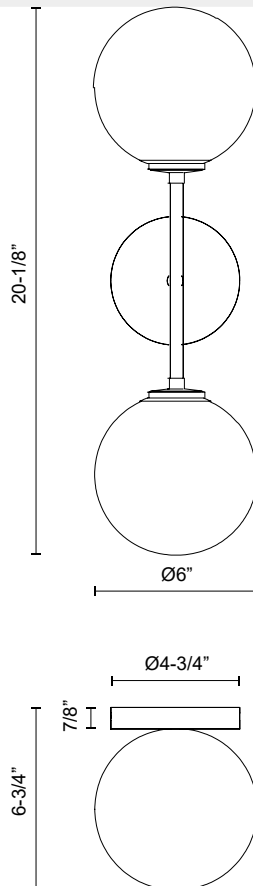

alora mood

P. 1.855.855.8926

CANADA: 19054 28TH Avenue Surrey - BC V3Z 6M3

USA: 3035 E. Lone Mountain Rd - Las Vegas, NV, 89081

CASSIA WV549220

FIXTURE DIMENSIONS	W6" x H20-1/8" x E6-3/4"
HEIGHT FROM CENTER	10-1/8"
EXTENSION	6-3/4"
LAMP TYPE	E12
MAX WATTAGE	40W
BULB QTY	2
BULBS INCLUDED	No
VOLTAGE	120V
GLASS DETAILS	Clear Glass; Opal Glass;
MATERIAL	Glass; Steel;
INSTALL OPTIONS	Horizontal/Vertical; Wall;
LOCATION	Damp
CANOPY DIMENSIONS	D4-3/4" x H7/8"
PAINT FINISH	AG01; MB01;

[D - Diameter, L - Length, W - Width, H - Height, E - Extension]

AVAILABLE FINISHES:

*For complete warranty terms, please visit: www.aloralighting.com/warranty

WWW.ALORAMOOD.COM

© 2022 KUZCO LIGHTING. ALL RIGHTS RESERVED.