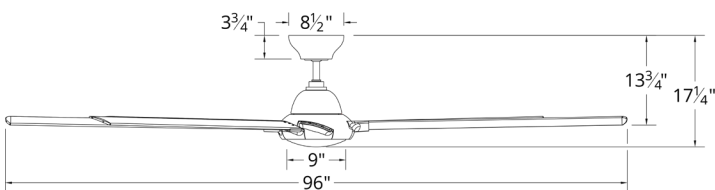

HYDRA 96" Ceiling Fan

FR-W1805-96L

MODERN FORMS SMART FANS

PRODUCT DESCRIPTION

As its name suggests, Hydra is all about water. Like all of our smart fans, it's wet-rated for outdoor use so you can maintain the continuity of your décor inside and out. Even with an impressive 120" blade sweep, this epically scaled smart fan moves a massive amount of air without consuming much energy, thanks to a powerful DC motor that runs up to 70% more efficient than AC motors. Control it all with our exclusive Modern Forms app. Available in 80 inches, 96 inches and 120 inches.

SPECIFICATIONS

Construction: Aluminum
Blade: 14° Pitch, 96" sweep, extruded aluminum
Downrod: 1" O.D. x 6"H included
Mounting Slope: Up to 30°
Lead Wire: 80"
Hanging Weight: 41.5 lbs
Total Power: 68.5W
Standards: ETL/cETL Wet Location listed