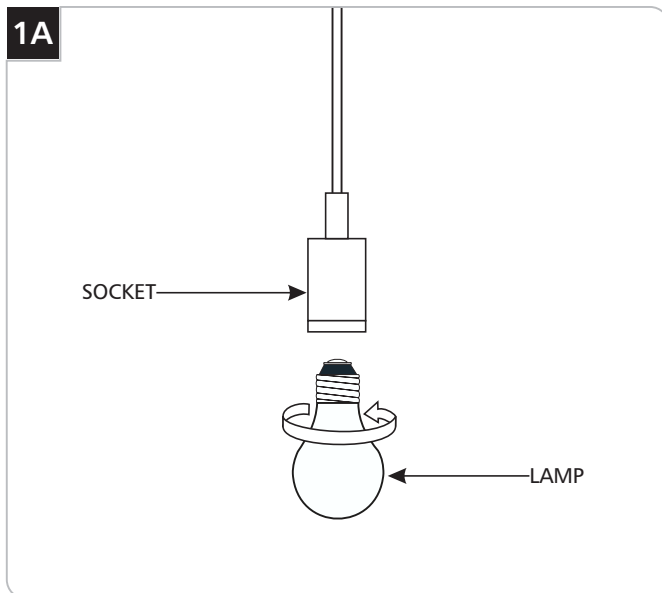

SoCo Pendant

700TDSOCOP_ 1.4

PENDANTS

GENERAL PRODUCT INFORMATION:

This product is suitable for damp locations.

This product can be dimmed with a LED or TRIAC dimmer. Consult lamp manufacturer for additional information.

The fixture cord may be draped, wrapped, or otherwise routed around objects (e.g. pipes, ducts, etc.).

Install the Lamp

CAUTION: To reduce the risk of a burn or electric shock during relamping, disconnect the power to the fixture.

Refer to fixture marking for lamp information.

- 1 Screw the lamp into the socket.

SAVE THESE INSTRUCTIONS!

7400 Linder Ave, Skokie, IL 60077
847.410.4400

www.techlighting.com

© 2018 Tech Lighting, L.L.C. All rights reserved. The "Tech Lighting" graphic is a registered trademark of Tech Lighting, L.L.C. Tech Lighting reserves the right to change specifications for product improvements without notification.