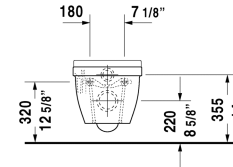

Starck 3 Toilet wall-mounted Compact # 222709..92

| < 14 1/8" Inch > |

Toilet wall-mounted Compact	Dimension	Weight	Order number
washdown model, Durafix included, cUPC listed			
Colors			
00 White 20 HygieneGlaze (an antibacterial ceramic glaze that provides almost indefinite effectiveness)			
Variant			
♣ 1.6/0.8 gpf	14 1/8" x 19 1/8" Inch	47.3 lb	222709..92
Infobox			
Durafix for concealed fixation is included, In-wall tank & carrier and actuator plate required for installation / Refer to page XXX			
Sanitary ceramics with the special WonderGliss surface finish will remain clean and attractive-looking for a long time to come. When ordering WonderGliss please add a "1" as eleventh digit to the model number.			
Sigma 01 flush plate, dual flush for toilets, White	9 5/8" x 6 1/2" Inch		115770
Geberit carrier for toilets	19 3/4" x 3 1/8" Inch	37.5 lb	111798
Geberit in-wall tank and carrier for toilets, width 19 3/4", depth 5 1/2" height (adjustable) 43" - 47"	19 3/4" x 5 1/2" Inch	40.8 lb	111335
Noise reduction gasket for wall-mounted toilet		0.7 lb	005020
Suitable products			
Toilet seat and cover hinges stainless steel, without slow close,			006381
Toilet seat and cover hinges stainless steel, removable, with slow close,			006389

All drawings contain the necessary measurements which are subject to standard tolerances. They are stated in inch & mm and are non-binding. Exact measurements, in particular for customized installation scenarios, can only be taken from the finished ceramic piece.