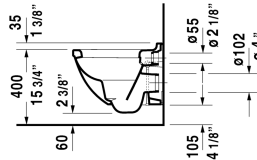

Starck 3 Toilet wall-mounted Compact # 222709..92

| < 14 1/8" Inch > |

Toilet wall-mounted Compact	Dimension	Weight	Order number
washdown model, Durafix included, cUPC listed			
Colors			
00 White 20 HygieneGlaze (an antibacterial ceramic glaze that provides almost indefinite effectiveness)			
Variant			
♣ 1.6/0.8 gpf	14 1/8" x 19 1/8" Inch	47.3 lb	222709..92
Infobox			
Durafix for concealed fixation is included, In-wall tank & carrier and actuator plate required for installation / Refer to page XXX			
Sanitary ceramics with the special WonderGliss surface finish will remain clean and attractive-looking for a long time to come. When ordering WonderGliss please add a "1" as eleventh digit to the model number.			
Sigma 01 flush plate, dual flush for toilets, White	9 5/8" x 6 1/2" Inch		115770
Geberit carrier for toilets	19 3/4" x 3 1/8" Inch	37.5 lb	111798
Geberit in-wall tank and carrier for toilets, width 19 3/4", depth 5 1/2" height (adjustable) 43" - 47"	19 3/4" x 5 1/2" Inch	40.8 lb	111335
Noise reduction gasket for wall-mounted toilet		0.7 lb	005020
Suitable products			
Toilet seat and cover hinges stainless steel, without slow close,			006381
Toilet seat and cover hinges stainless steel, removable, with slow close,			006389

All drawings contain the necessary measurements which are subject to standard tolerances. They are stated in inch & mm and are non-binding. Exact measurements, in particular for customized installation scenarios, can only be taken from the finished ceramic piece.