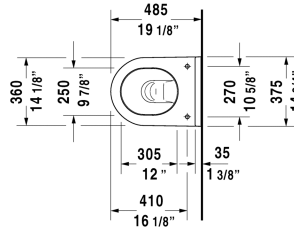

Starck 3 Toilet wall-mounted Compact # 222709..92

| < 14 1/8" Inch > |

Toilet wall-mounted Compact	Dimension	Weight	Order number
washdown model, Durafix included, cUPC listed			
Colors			
00 White 20 HygieneGlaze (an antibacterial ceramic glaze that provides almost indefinite effectiveness)			
Variant			
♣ 1.6/0.8 gpf	14 1/8" x 19 1/8" Inch	47.3 lb	222709..92
Infobox			
Durafix for concealed fixation is included, In-wall tank & carrier and actuator plate required for installation / Refer to page XXX			
Sanitary ceramics with the special WonderGliss surface finish will remain clean and attractive-looking for a long time to come. When ordering WonderGliss please add a "1" as eleventh digit to the model number.			
Sigma 01 flush plate, dual flush for toilets, White	9 5/8" x 6 1/2" Inch		115770
Geberit carrier for toilets	19 3/4" x 3 1/8" Inch	37.5 lb	111798
Geberit in-wall tank and carrier for toilets, width 19 3/4", depth 5 1/2" height (adjustable) 43" - 47"	19 3/4" x 5 1/2" Inch	40.8 lb	111335
Noise reduction gasket for wall-mounted toilet		0.7 lb	005020
Suitable products			
Toilet seat and cover hinges stainless steel, without slow close,			006381
Toilet seat and cover hinges stainless steel, removable, with slow close,			006389

All drawings contain the necessary measurements which are subject to standard tolerances. They are stated in inch & mm and are non-binding. Exact measurements, in particular for customized installation scenarios, can only be taken from the finished ceramic piece.