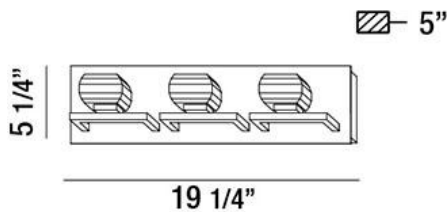

CASA, 19" VANITY LIGHT

Product Details

Item No.	:	26357-010
Finish	:	Chrome
Shade	:	Clear
Width	:	19.25"
Height	:	5.25"
Max Extension	:	5"
Est. Weight	:	6.93 lbs
IP Rating	:	DAMP
Approval	:	

BULB DETAILS

Clear crystal glass with chrome accent Clear crystal glass with chrome backplate

TECHNICAL DETAILS

Canopy Length	:	18.438"
Canopy Width	:	4.563"
Canopy Height	:	0.813"

PROJECT INFORMATION

Job Name: Date: Type: