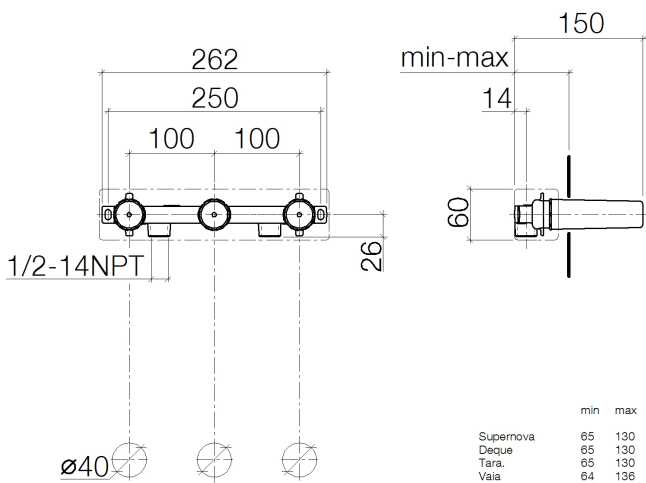

## Sink - FM products

Rough for wall-mounted faucet spout on left -

Article number: 35 713 970-90 0010

- brass, lead free
- 2x female thread 1/2" connections
- 3x outlet 1/2"
- 3x plug 1/2"
- 3x Mud guard
- Sound insulation
- Center to center 3-7/8"
- NOTE: Important for certain series! Due to minimum rough-in requirements, a framing of 2x6 studs is needed.

## Dimensional drawing

All dimensions in mm / inch = mm x 0,0394

Sink - FM products

Rough for wall-mounted faucet spout on left -

Article number: 35 713 970-90 0010

Sink - FM products

Rough for wall-mounted faucet spout on left -

Article number: 35 713 970-90 0010

Spare parts list

Number	Item Number	Designation	Number of units
1	09 11 11 043 90	Accessories FM -	1
2	09 14 10 042 90	Washer -	3
3	09 24 03 209 10 90	Nipple -	1
4	09 14 10 003 90	Washer -	3
5	04 31 20 006 00 90	Plug for European drain -	2
6	09 14 10 053 90	Washer -	3
7	09 21 02 102 90	Protective cap -	3
8	09 24 03 210 10 90	Nipple -	2
9	04 31 20 037 00 90	Plug for European drain -	1
10	04 30 31 024 01 90	Mounting bracket -	1