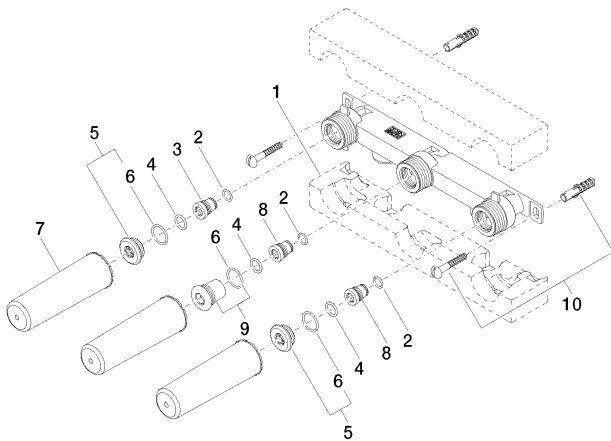

## Sink - FM products

Rough for wall-mounted faucet spout on left -

Article number: 35 713 970-90 0010

- brass, lead free
- 2x female thread 1/2" connections
- 3x outlet 1/2"
- 3x plug 1/2"
- 3x Mud guard
- Sound insulation
- Center to center 3-7/8"
- NOTE: Important for certain series! Due to minimum rough-in requirements, a framing of 2x6 studs is needed.

## Dimensional drawing

All dimensions in mm / inch = mm x 0,0394

Sink - FM products

Rough for wall-mounted faucet spout on left -

Article number: 35 713 970-90 0010

Sink - FM products

Rough for wall-mounted faucet spout on left -

Article number: 35 713 970-90 0010

Spare parts list

Number	Item Number	Designation	Number of units
1	09 11 11 043 90	Accessories FM -	1
2	09 14 10 042 90	Washer -	3
3	09 24 03 209 10 90	Nipple -	1
4	09 14 10 003 90	Washer -	3
5	04 31 20 006 00 90	Plug for European drain -	2
6	09 14 10 053 90	Washer -	3
7	09 21 02 102 90	Protective cap -	3
8	09 24 03 210 10 90	Nipple -	2
9	04 31 20 037 00 90	Plug for European drain -	1
10	04 30 31 024 01 90	Mounting bracket -	1