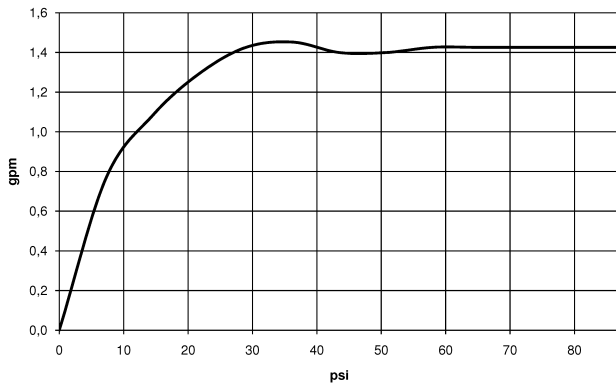

Flow rate chart