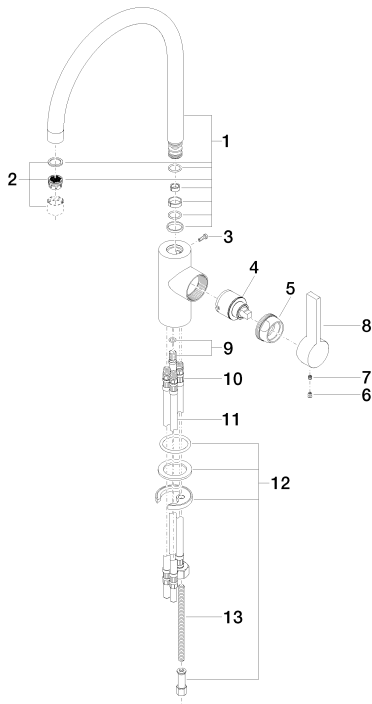

Kitchen sink - Tara Ultra  
Single-lever mixer - polished chrome  
Article number: 33 826 875-00 0010

- 9-1/2" Projection
- Swiveling spout 360°
- Areated stream
- Total height 15-1/2"
- Height to aerator/spout outlet 9-1/2"
- Single-lever mixer hole diameter 1-3/8"
- 2x 3/8" US flexible supply lines
- Water flow rate limited to max. gpm
- lead-free
- (ADA)

polished chrome

All dimensions in mm / inch = mm x 0,0394

### Flow rate chart

Kitchen sink - Tara Ultra  
Single-lever mixer - polished chrome  
Article number: 33 826 875-00 0010

Kitchen sink - Tara Ultra  
Single-lever mixer - polished chrome  
Article number: 33 826 875-00 0010

### Spare parts list

Number	Item Number	Designation	Number of units
1	90 28 22 202 03-00	Outlet - polished chrome	1
2	90 23 01 004 02-00	Aerator - polished chrome	1
3	09 30 30 080 90	Mounting bracket -	1
4	90 15 05 034 00 90	cartridge -	1
5	09 24 04 107-00	Wall connection - polished chrome	1
6	09 31 20 017 90	Plug for European drain -	1
7	09 31 11 030 90	Mounting bracket -	1
8	09 20 79 040-00	Lever - polished chrome	1
9	04 24 02 046 01-07	Wall connection - Rough nickel-plated	1
10	04 30 04 019 00 90	Flexible supply line -	1
11	04 30 04 045 00 90	Flexible supply line 3/8" -	2
12	04 30 11 038 75 90	Mounting bracket -	1
13	09 31 11 091 90	Mounting bracket -	1