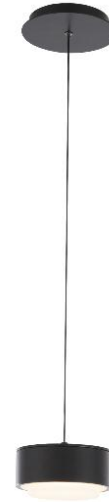

WAC LIGHTING

Fixture Type: _____

Catalog Number: _____

Project: _____

Location: _____

Ohm

Pendant 3000K

Model & Size	Color Temp & CRI	Finish	Watt	LED Lumens	Delivered Lumens	Title 24
PD-13006 6"	3000K 90	BK Black	13W	1200	552.99	YES

Example: **PD-13006-BK**

For custom requests please contact customs@wacighting.com

DESCRIPTION

Modern elegance paired with advanced luminosity.

FEATURES

- Thin powered cables with matching color
- Can be mounted on a sloped ceiling
- Driver installed within the Junction Box, driver dimension: 2.63" x 1.38" x 0.88"
- Quick spin-on canopy design with minimal hardware for easy installation
- 5 Year warranty

SPECIFICATIONS

Color Temp:	3000K
Input:	120 VAC,50/60Hz
CRI:	90
Dimming:	ELV: 100-10% ,TRIAC: 100-5%
Rated Life:	50000 Hours
Standards:	ETL, cETL,Title 24 JA8-2019 Compliant Damp Location Listed
Construction:	Aluminum hardware with glass diffuser

FINISHES:

Black

LINE DRAWING: