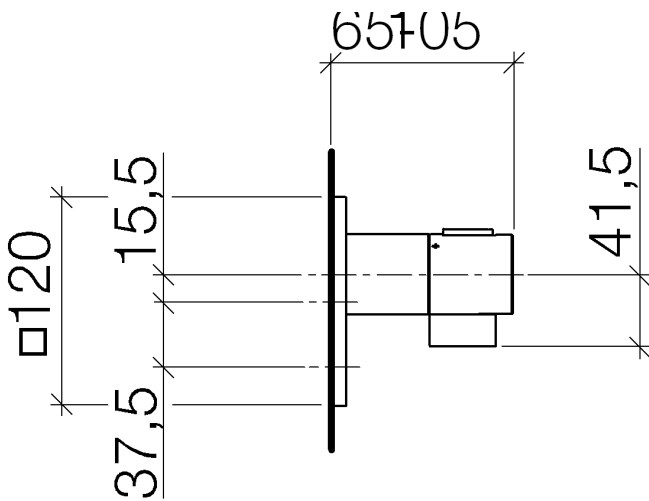

## Shower - Deque

xTOOL Concealed thermostat without volume control - polished chrome

Article number: 36 416 985-00

- Cover plate 4-3/4" x 4-3/4"
- Temperature control handle with safety lock at 100 °F/ 38°C
- (ADA)
- NOTE: Important! Due to minimum rough-in requirements, a framing of 2 x 6 studs is needed.

## Dimensional drawing

All dimensions in mm / inch = mm x 0,0394

Shower - Deque

xTOOL Concealed thermostat without volume control - polished chrome

Article number: 36 416 985-00

## Shower - Deque

xTOOL Concealed thermostat without volume control - polished chrome

Article number: 36 416 985-00

### Required article

35 517 970-90 0010

xTOOL Concealed thermostat  
rough -

Shower - Deque

xTOOL Concealed thermostat without volume control - polished chrome

Article number: 36 416 985-00