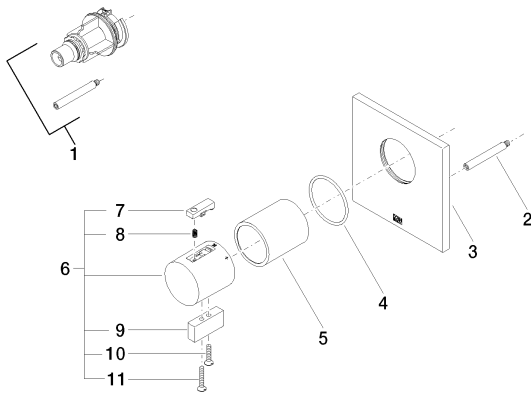

## Dimensional drawing

All dimensions in mm / inch = mm x 0,0394

Shower - Deque

xTOOL Concealed thermostat without volume control - polished chrome

Article number: 36 416 985-00

### Required article

35 517 970-90 0010

xTOOL Concealed thermostat  
rough -

Shower - Deque

xTOOL Concealed thermostat without volume control - polished chrome

Article number: 36 416 985-00

## Spare parts list

Number	Item Number	Designation	Number of units
1	12 178 970 90	Extension 1-3/4" -	1
2	04 31 09 095 00 90	Mounting bracket -	1
3	09 11 02 196-00	Escutcheon - polished chrome	1
4	09 14 10 049 90	Washer -	1
5	09 21 02 112-00	Hood / sleeve - polished chrome	1
6	04 17 33 006 00-00	Handle - polished chrome	1
7	09 21 33 010-00	Conversion - polished chrome	1
8	09 16 02 027 90	Handle -	1
9	09 20 33 006-00	Handle - polished chrome	1
10	09 30 30 159-00	Mounting bracket - polished chrome	1
11	09 30 30 160-00	Mounting bracket - polished chrome	1