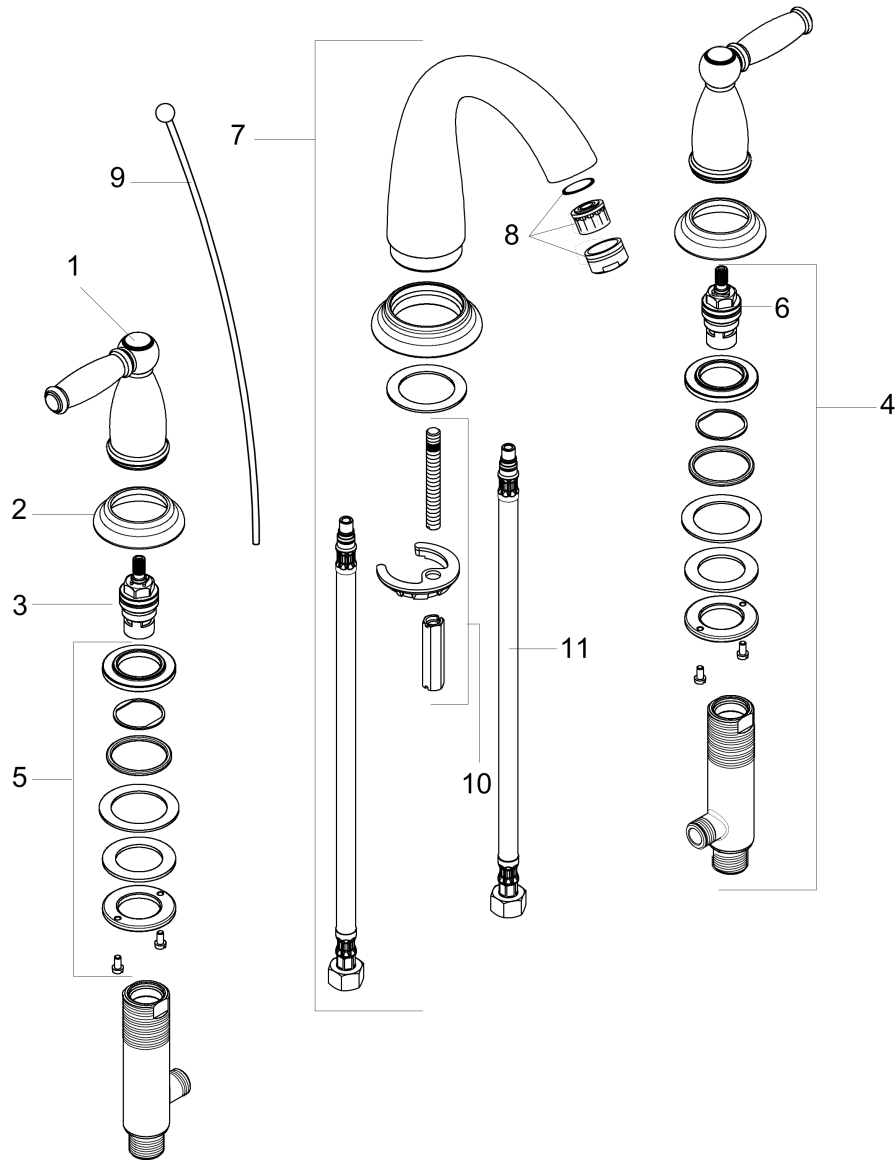

Swing C
Widespread Faucet with Pop-Up Drain, 1.2 GPM
 Finishes : **chrome** Part no. : **06117000**

Description

Features

- Aerated spray
- Flow: 1.2 GPM (4.5 L/Min)
- 90° ceramic valves
- Includes pop-up drain

Item details

List Price \$ 559.00

Technology

Compliance

Product image

Scale drawing

Swing C
Widespread Faucet with Pop-Up Drain, 1.2 GPM
 Finishes : **chrome** Part no. : **06117000**

Exploded drawing

Year of production: >07/16

Swing C

Widespread Faucet with Pop-Up Drain, 1.2 GPM

Finishes : **chrome** Part no. : **06117000**

Spare parts list

Year of production: >07/16

Pos.	Description	Part no.	Price	PU
1	handle	88612000	-	1
2	escutcheon	88600000	-	1
3	shut off unit right closing	94009000	-	1
4	valve	88503000	-	1
5	fixing set for shut off unit	88511000	-	1
6	shut off unit left closing	94008000	-	1
7	spout cpl.	88603000	-	1
8	aerator M24x1 (4,5 l/min)	92877000	-	1
9	pull rod	88541000	-	1
10	fixing set	88508000	-	1
11	connection hose 450 mm	88596000	-	1
a	pop up waste	88509000	-	1