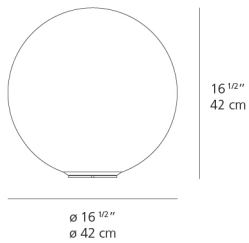

Lamp type	LED-T
Lamp	max 100W E26/A19
Lamp Included	No
Control type	DIMMABLE (On Cord)
Input Voltage	120V
Power consumption	N/A
Ballast	N/A

Colors & Finishes

White

Materials

- Base in thermoplastic resin
- Acid-etched diffuser made out of handblown glass

Features & Accessories

Dimensions

Packaging

1 Box

1 x 21-3/8" x 21-3/8" x 21-3/4" / 12.57 lbs - 54 cm x 54 cm x 55 cm / 5.7 kg

Light distribution

Diffused

Luminaire weight

9.04 lbs / 4.1 kg

Warranty

Red = Max Cd. Through Vertical plane

Blue = Max Cd. Through Horizontal plane