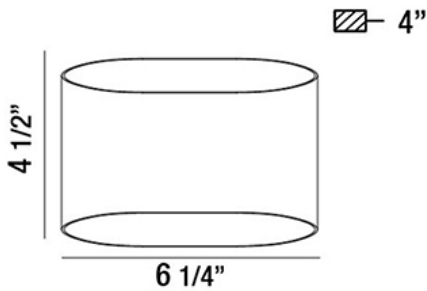

ARCH, WALL MOUNT

Product Details

Item No.	:	30148-017
Finish	:	Chrome
Shade	:	White
Width	:	6.25"
Max Extension	:	4"
Est. Weight	:	2.6 lbs
IP Rating	:	DRY
Approval	:	

BULB DETAILS

Bulb Type	:	INTEGRATED LED
Bulb Voltage	:	120V
Bulb Wattage	:	10W
Input Voltage	:	120V
Dimmable	:	Yes
Lumens	:	780lm
Kelvin	:	3000K
CRI	:	90++
Bulb Included	:	Yes

Options Available

ITEM NO.	FINISH	SHADE
30148-017	Chrome	White

Nickel framing with up and down light acrylic diffusers
Chrome framing with up and downlight acrylic diffusers

TECHNICAL DETAILS

Canopy Length	:	4.5"
Canopy Width	:	4.5"
Canopy Height	:	0.25"