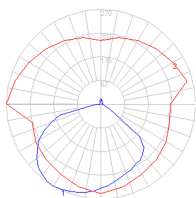

Luminaire weight

17.24 lbs / 7.82 kg