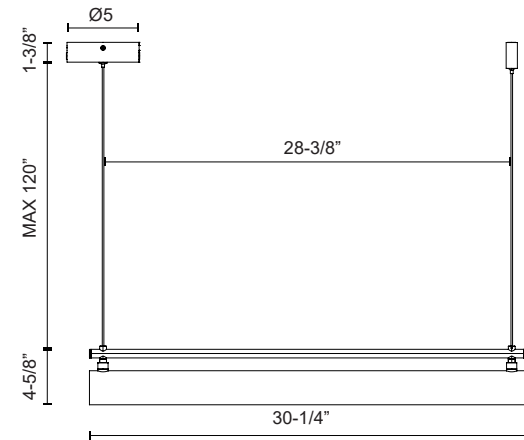

Adjustable Side Canopy Option

COMMENT

KUZCO

19054 28TH AVENUE
SURREY - BC V3Z 6M3
CANADA

WWW.KUZCOLIGHTING.COM