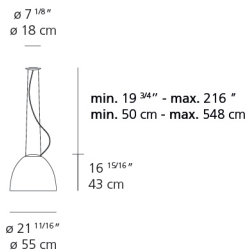

Nur suspension 150W E26/A19 extended length gloss black

SPECIFICATIONS

A242118-EXT

Design By

Ernesto Gismondi

Collection

Design

Specifications

Lamp type	LED-T
Lamp	max 150W E26/A19
Lamp Included	No
Control type	Dimmable 2-Wire
Input Voltage	120V
Power consumption	N/A
Ballast	N/A

Colors & Finishes

Gloss Black

Materials

- Body of lamp in aluminum
- Bottom diffuser in thermoplastic material
- Upper cap in borosilicate sanded glass

Features & Accessories

- Extended cable length

Dimensions

Packaging

1 Box

1 x 26" x 26" x -1/2" / 19.84 lbs - 66 cm x 66 cm x 62 cm / 9 kg

Light distribution

Direct/Indirect

Luminaire weight

8.6 lbs / 3.9 kg

Red = Max Cd. Through Vertical plane

Blue = Max Cd. Through Horizontal plane

Warranty

5 year Limited warranty