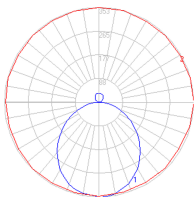

Features & Accessories

- Extended cable length

Dimensions

Packaging

1 Box

1 x 26" x 26" x -1/2" / 19.84 lbs - 66 cm x 66 cm x 62 cm / 9 kg

Light distribution

Direct/Indirect

Luminaire weight

8.6 lbs / 3.9 kg

Red = Max Cd. Through Vertical plane

Blue = Max Cd. Through Horizontal plane

Warranty

5 year Limited warranty