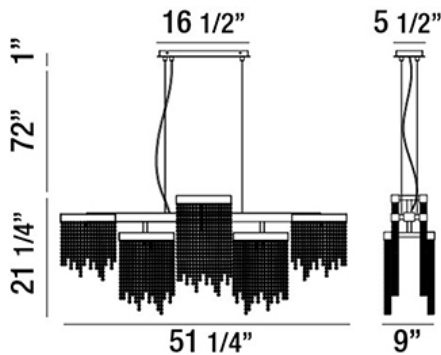

ROSSI, 51" RECTANGULAR CHANDELIER

Product Details

| | | |
|-------------|---|-----------|
| Item No. | : | 30005-013 |
| Finish | : | Chrome |
| Shade | : | Clear |
| Length | : | 51.25" |
| Width | : | 9" |
| Height | : | 94.25" |
| Est. Weight | : | 42.02 lbs |
| IP Rating | : | DRY |
| Approval | : | |

BULB DETAILS

| | | |
|---------------|---|----------------|
| No. of Bulbs | : | 10 |
| Bulb Type | : | INTEGRATED LED |
| Bulb Voltage | : | 120V |
| Bulb Wattage | : | 10W |
| Input Voltage | : | 120V |
| Dimmable | : | Yes |
| Lumens | : | 8000lm |
| Kelvin | : | 3000K |
| CRI | : | 80++ |
| Bulb Included | : | Yes |

TECHNICAL DETAILS

| | | |
|-----------------------|---|----------------|
| Hanging Support Type | : | Aircraft Cable |
| Aircraft Cable Length | : | 72" |
| Power Wire Length | : | 72" |
| Canopy Length | : | 16.5" |
| Canopy Width | : | 5.5" |
| Canopy Height | : | 1" |