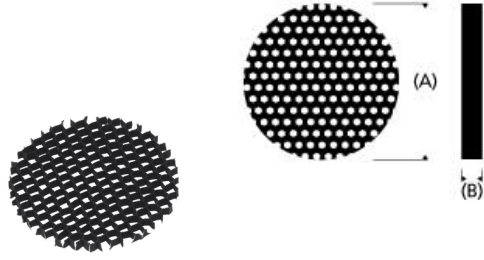

ACCESSORIES & OPTICAL CONTROLS

Eggcrate Louver T20

DESCRIPTION

Hexcell louver cuts glare from lamp. Requires a lens holder or an accessory that accepts lenses or louvers (sold separately).

OTHER

Low-voltage MR11 lamp up to 35 watts. Low-voltage MR16 lamp up to 75 watts. Low-voltage AR111 lamp up to 75 watts.

WEIGHT

0.011lb / 0kg ±