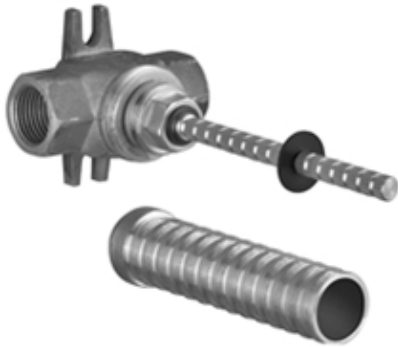

Shower - FM products

Rough for volume control clockwise-closing 3/4" -

Article number: 35 622 970-90 0010

- brass, lead free
- female thread 3/4" connection
- Shaft and sleeve can be cut to length
- Mud guard
- Water protection

Dimensional drawing

	min	max
Square	60	115
Square Exclusive	60	115
CULT	60	120
Madison	60	120
Source	60	120
Soul	60	125
LULU	60	135
Modern		
Tara.Logic	60	125
Meta.02	60	125
L'Aura	60	125
Circle	60	140
Madison Flair	60	140
Just	60	140
Vaia	61	132
Domicil	65	115
LaFleur	75	140
Supernova	75	140
Symetrics	75	140
Deque	75	140
Tara	75	140
MEM	95	140
CL.1	95	140

All dimensions in mm / inch = mm x 0,0394

Shower - FM products
Rough for volume control clockwise-closing 3/4" -
Article number: 35 622 970-90 0010

Flow rate chart

Shower - FM products

Rough for volume control clockwise-closing 3/4" -

Article number: 35 622 970-90 0010

Spare parts list

Number	Item Number	Designation	Number of units
1	09 14 10 112 90	Washer -	1
2	09 31 20 003 90	Plug for European drain -	1
3	90 90 03 127 00 90	Ceramic cartridge clockwise-closing -	1
4	09 21 02 102 90	Protective cap -	1
5	04 14 03 072 00 90	Washer -	1