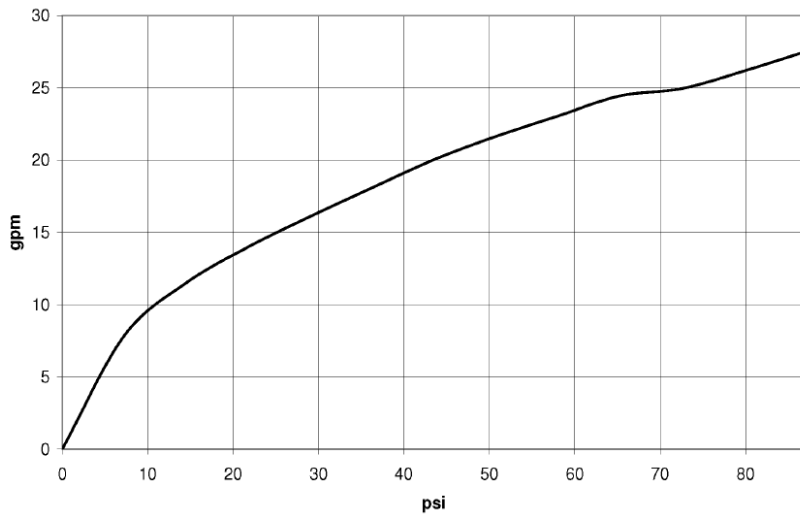

Shower - FM products

Rough for volume control clockwise-closing 3/4" -

Article number: 35 622 970-90 0010

- brass, lead free
- female thread 3/4" connection
- Shaft and sleeve can be cut to length
- Mud guard
- Water protection

Dimensional drawing

	min	max
Square	60	115
Square Exclusive	60	115
CULT	60	120
Madison	60	120
Source	60	120
Soul	60	125
LULU	60	135
Modern		
Tara.Logic	60	125
Meta.02	60	125
L'Aura	60	125
Circle	60	140
Madison Flair	60	140
Just	60	140
Vaia	61	132
Domicil	65	115
LaFleur	75	140
Supernova	75	140
Symetrics	75	140
Deque	75	140
Tara	75	140
MEM	95	140
CL.1	95	140

All dimensions in mm / inch = mm x 0,0394

Shower - FM products
Rough for volume control clockwise-closing 3/4" -
Article number: 35 622 970-90 0010

Flow rate chart

Shower - FM products

Rough for volume control clockwise-closing 3/4" -