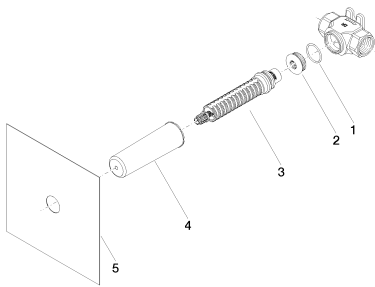

Shower - FM products

Rough for volume control clockwise-closing 3/4" -

Article number: 35 622 970-90 0010

- brass, lead free
- female thread 3/4" connection
- Shaft and sleeve can be cut to length
- Mud guard
- Water protection

All dimensions in mm / inch = mm x 0,0394

Shower - FM products
Rough for volume control clockwise-closing 3/4" -
Article number: 35 622 970-90 0010

Flow rate chart

Shower - FM products

Rough for volume control clockwise-closing 3/4" -

Article number: 35 622 970-90 0010

Spare parts list

Number	Item Number	Designation	Number of units
1	09 14 10 112 90	Washer -	1
2	09 31 20 003 90	Plug for European drain -	1
3	90 90 03 127 00 90	Ceramic cartridge clockwise-closing -	1
4	09 21 02 102 90	Protective cap -	1
5	04 14 03 072 00 90	Washer -	1