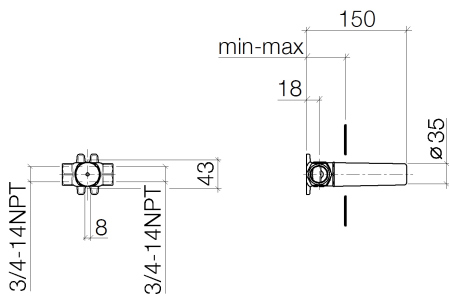

Shower - FM products

Rough for volume control clockwise-closing 3/4" -

Article number: 35 622 970-90 0010

- brass, lead free
- female thread 3/4" connection
- Shaft and sleeve can be cut to length
- Mud guard
- Water protection

Dimensional drawing

	min	max
Square	60	115
Square Exclusive	60	115
CULT	60	120
Madison	60	120
Source	60	120
Soul	60	125
LULU	60	135
Modern		
Tara.Logic	60	125
Meta.02	60	125
L'Aura	60	125
Circle	60	140
Madison Flair	60	140
Just	60	140
Vaia	61	132
Domicil	65	115
LaFleur	75	140
Supernova	75	140
Symetrics	75	140
Deque	75	140
Tara	75	140
MEM	95	140
CL.1	95	140

All dimensions in mm / inch = mm x 0,0394

Shower - FM products
Rough for volume control clockwise-closing 3/4" -
Article number: 35 622 970-90 0010

Flow rate chart

Shower - FM products

Rough for volume control clockwise-closing 3/4" -

Article number: 35 622 970-90 0010

Spare parts list

Number	Item Number	Designation	Number of units
1	09 14 10 112 90	Washer -	1
2	09 31 20 003 90	Plug for European drain -	1
3	90 90 03 127 00 90	Ceramic cartridge clockwise-closing -	1
4	09 21 02 102 90	Protective cap -	1
5	04 14 03 072 00 90	Washer -	1