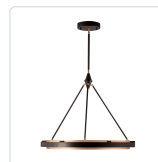

DUO PD302732CBGS

FIXTURE DIMENSIONS	D31-1/2" x H26-1/4"
LIGHT SOURCE	LED with DC Driver
WATTAGE	62W
TOTAL LUMENS	6000lm
DELIVERED LUMENS	1631lm
VOLTAGE	120V
COLOR TEMPERATURE	2700K
CRI (RA)	90CRI
DIMMABLE	Yes, TRIAC/ELV Dimmer (Not Included)
DIFFUSER DETAILS	Frosted Acrylic
ROD LENGTH	46" Max (3x12" + 1x6" + 1x4")
DIAMETER OF ROD	5/8"
WIRE LENGTH	144"
MINIMUM HANG HEIGHT	30"
SLOPED CEILING ADAPTABLE	Yes, Up to 45°
LOCATION	Dry
BARCODE	UPC 841387002283
CANOPY DIMENSIONS	D7-7/8" x H1-7/8"
FINISH OPTION(S)	Classic Black; Gold Shimmer;
PACKAGE SIZE	L34-3/4" x W34-3/4" x H10-1/4"
PACKAGE WEIGHT	18.5 lbs

[D - Diameter, L - Length, W - Width, H - Height, E - Extension]

AVAILABLE FINISHES:

PD302732CBGS

Classic Black | Gold
Shimmer

PD302732CBSS

Classic Black |
Silver Shimmer