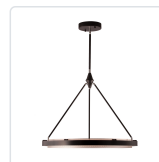

DUO PD302732CBGS

FIXTURE DIMENSIONS	D31-1/2" x H26-1/4"
LIGHT SOURCE	LED with DC Driver
WATTAGE	62W
TOTAL LUMENS	6000lm
DELIVERED LUMENS	1631lm
VOLTAGE	120V
COLOR TEMPERATURE	2700K
CRI (RA)	90CRI
DIMMABLE	Yes, TRIAC/ELV Dimmer (Not Included)
DIFFUSER DETAILS	Frosted Acrylic
ROD LENGTH	46" Max (3x12" + 1x6" + 1x4")
DIAMETER OF ROD	5/8"
WIRE LENGTH	144"
MINIMUM HANG HEIGHT	30"
SLOPED CEILING ADAPTABLE	Yes, Up to 45°
LOCATION	Dry
BARCODE	UPC 841387002283
CANOPY DIMENSIONS	D7-7/8" x H1-7/8"
FINISH OPTION(S)	Classic Black; Gold Shimmer;
PACKAGE SIZE	L34-3/4" x W34-3/4" x H10-1/4"
PACKAGE WEIGHT	18.5 lbs

[D - Diameter, L - Length, W - Width, H - Height, E - Extension]

AVAILABLE FINISHES:

PD302732CBGS

Classic Black | Gold
Shimmer

PD302732CBSS

Classic Black |
Silver Shimmer