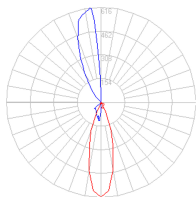

Anthracite grey

Materials

- Body in aluminum

Specifications

Delivered lumens	73lm
Light output ratio	10.43lm/W
Power consumption	7W
Led type	6.5W Array*
CCT (Correlated Color Temperature)	3000K
CRI (Color Rendering Index)	>80
Life expectancy	50000Hrs
Control type	On/Off
Input Voltage	120V
Driver	TCI - 1 x DC-12W-700MA-BMU
BUG Rating	B0-U2-G0

Features & Accessories

- Electronic driver integrated
- Standard non dimmable
- For dimming options, please consult with your Artemide Sales Representative

Dimensions

Packaging

1 Box

1 x 8-3/8" x 8-3/8" x 8-3/4" / 6.13 lbs - 21 cm x 21 cm x 22 cm / 2.78 kg

Light distribution

Direct/Indirect

Red = Max Cd. Through Vertical plane

Blue = Max Cd. Through Horizontal plane

Luminaire weight

5.4 lbs / 2.45 kg

Warranty

5 year limited warranty