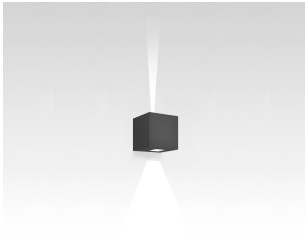

Effetto square wall 1 narrow+1 large beam 3000K

SPECIFICATIONS

T4201NLW28

Design By

Ernesto Gismondi

Collection

Outdoor

Colors & Finishes

Anthracite grey

Materials

- Body in aluminum

Specifications

Delivered lumens	73lm
Light output ratio	10.43lm/W
Power consumption	7W
Led type	6.5W Array*
CCT (Correlated Color Temperature)	3000K
CRI (Color Rendering Index)	>80
Life expectancy	50000Hrs
Control type	On/Off
Input Voltage	120V
Driver	TCI - 1 x DC-12W-700MA-BMU
BUG Rating	B0-U2-G0

Features & Accessories

- Electronic driver integrated
- Standard non dimmable
- For dimming options, please consult with your Artemide Sales Representative

Dimensions

Packaging

1 Box

1 x 8-3/8" x 8-3/8" x 8-3/4" / 6.13 lbs - 21 cm x 21 cm x 22 cm / 2.78 kg

Light distribution

Direct/Indirect

Red = Max Cd. Through Vertical plane

Blue = Max Cd. Through Horizontal plane

Luminaire weight

5.4 lbs / 2.45 kg

Warranty

5 year limited warranty