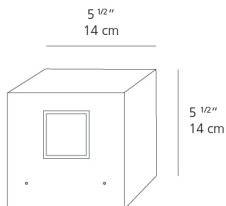

Anthracite grey

Materials

- Body in aluminum

Specifications

Delivered lumens	73lm
Light output ratio	10.43lm/W
Power consumption	7W
Led type	6.5W Array*
CCT (Correlated Color Temperature)	3000K
CRI (Color Rendering Index)	>80
Life expectancy	50000Hrs
Control type	On/Off
Input Voltage	120V
Driver	TCI - 1 x DC-12W-700MA-BMU
BUG Rating	B0-U2-G0

Features & Accessories

- Electronic driver integrated
- Standard non dimmable
- For dimming options, please consult with your Artemide Sales Representative

Dimensions

Packaging

1 Box

1 x 8-3/8" x 8-3/8" x 8-3/4" / 6.13 lbs - 21 cm x 21 cm x 22 cm / 2.78 kg

Light distribution

Direct/Indirect

Red = Max Cd. Through Vertical plane

Blue = Max Cd. Through Horizontal plane

Luminaire weight

5.4 lbs / 2.45 kg

Warranty

5 year limited warranty