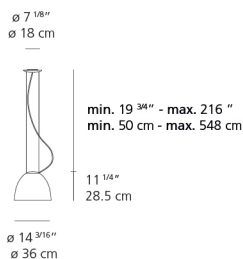

Nur mini suspension 100W E26/A19 extended length aluminum SPECIFICATIONS

A244518EXT

Design By

Ernesto Gismondi

Collection

Design

Specifications

Lamp type	LED-T
Lamp	max 100W E26/A19
Lamp Included	No
Control type	Dimmable 2-Wire
Input Voltage	120V
Power consumption	N/A
Ballast	N/A

Colors & Finishes

Aluminum

Materials

- Body of lamp in aluminum
- Upper cap in borosilicate sanded glass

Features & Accessories

- Extended cable length

Dimensions

Packaging

1 Box

1 x 19-13/16" x 19-13/16" x 19-13/16" / 9.37 lbs - 50 cm x 50 cm x 50 cm / 4.25 kg

Light distribution

Direct/Indirect

Luminaire weight

4.96 lbs / 2.25 kg

Red = Max Cd. Through Vertical plane

Blue = Max Cd. Through Horizontal plane