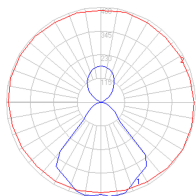

1 Box

1 x 19-13/16" x 19-13/16" x 19-13/16" / 9.37 lbs - 50 cm x 50 cm x 50 cm / 4.25 kg

Light distribution

Direct/Indirect

Luminaire weight

4.96 lbs / 2.25 kg

Red = Max Cd. Through Vertical plane

Blue = Max Cd. Through Horizontal plane