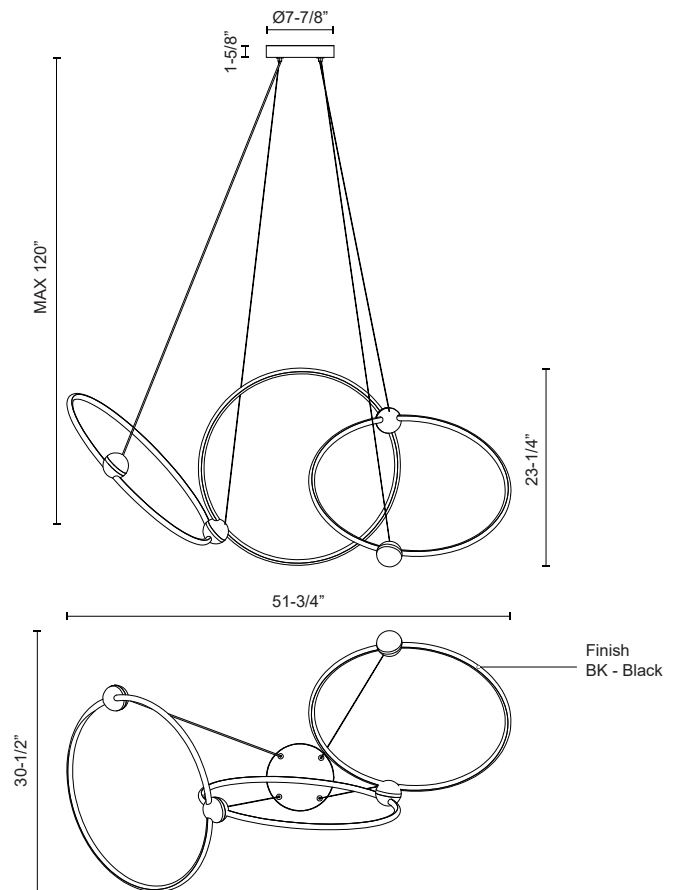

CH17703-BK  
Black

**SPECIFICATION DETAILS**

<b>Fixture Dimensions</b>	L51-3/4" x W30-1/2" x H23-1/4"
<b>Light Source</b>	LED with DC Driver
<b>Wattage</b>	64W
<b>Total Lumens</b>	4280lm
<b>Delivered Lumens</b>	1500lm *
<b>Voltage</b>	120V
<b>Color Temperature</b>	3000K
<b>CRI (Ra)</b>	90CRI
<b>Optional Color Temps</b>	2700K - 5000K Available, Minimum Order Quantities Apply
<b>LED Rated Life</b>	50,000 hours
<b>Dimming</b>	100% - 10%, TRIAC or ELV Dimmer (Not Included)
<b>Diffuser Details</b>	White Silicone Diffuser
<b>Adjustable</b>	Yes
<b>Wire Length</b>	120" Max
<b>Wire Type</b>	Black Wire
<b>Minimum Hang Height</b>	42"
<b>Sloped Ceiling Adaptable</b>	Yes
<b>Location</b>	Dry
<b>Illumination Direction</b>	Omni-directional
<b>Canopy Dimensions</b>	D7-7/8" x H1-5/8"
<b>Material</b>	Aluminum
<b>CEC Title 24 JA8</b>	Yes, JA8-2022
<b>Paint Finish</b>	BK02

\* For custom options, consult factory for details.

\* For warranty information, please visit [www.kuzcolighting.com/warranty](http://www.kuzcolighting.com/warranty)

**DESCRIPTION**

The Isho collection evokes a feeling of futuristic modern elegance. With rings of illumination colliding organically, this series is inspired by orbital patterns seen in our galaxy and beyond. Each ring is affixed by a small, illuminated orb, adding to the organic and other worldly beauty of this collection. Available in a two or three ring chandelier, the Isho is sure to be the center of any space's gravity.

- Modern ring chandelier
- Integrated LED, no need for bulbs
- Center Canopy Mounted
- Adjustable wires up to 120" length
- Perfect for foyers, living rooms, kitchens, and dining rooms

KUZCO

CANADA: 19054 28TH AVENUE - SURREY, BC V3Z 6M3  
USA: 3035 E. LONE MOUNTAIN ROAD - LAS VEGAS, NV 89081