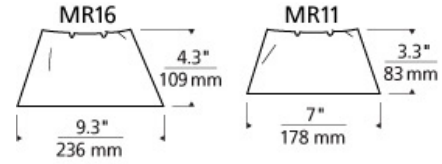

ACCESSORIES & OPTICAL CONTROLS

Flight Paper

DESCRIPTION

Decorative shade of white heat-resistant paper. MR16 of up to 50 watts; MR11 of up to 35 watts.

OTHER

Low-voltage MR16 lamp up to 50 watts (not included). Low-voltage MR11 lamp up to 35 watts (not included).

WEIGHT

0.05lb / 0.02kg ±

ORDERING INFORMATION

700FP	SHAPE OR SIZE	COLOR
11	MR11	WH WHITE
16	MR16/PAR16	

TECH LIGHTING®

7400 Linder Avenue T 847.410.4400
Skokie, Illinois 60077 F 847.410.4500

Tech Lighting, L.L.C.

700FP _____

FIXTURE TYPE: _____

JOB NAME: _____

NOTES: _____

_____

_____

©2015 Tech Lighting, L.L.C. All Rights Reserved. The "Tech Lighting" graphic is a registered trademark of Tech Lighting, L.L.C. Tech Lighting reserves the right to change specifications for product improvements without notification.