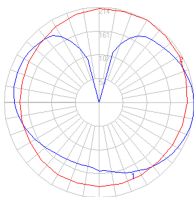

Features & Accessories

- Tapered sleeve allows for partial soft diffusion of light from diffuser

Dimensions

Packaging

2 Boxes

1 x 21-3/8" x 21-3/8" x 21-3/4" / 11.24 lbs - 54 cm x 54 cm x 55 cm / 5.1 kg

1 x 14-1/4" x 14-1/4" x 21-3/8" / 10.8 lbs - 36 cm x 36 cm x 54 cm / 4.9 kg

Light distribution

Diffused

Luminaire weight

14.33 lbs / 6.5 kg

Warranty

5 year Limited warranty

Red = Max Cd. Through Vertical plane
Blue = Max Cd. Through Horizontal plane