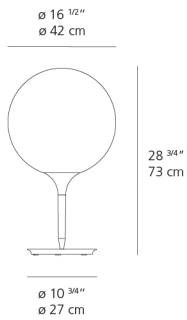

Lamp type	LED-T
Lamp	max 100W E26/A19
Lamp Included	No
Control type	DIMMABLE (On Base)
Input Voltage	120V
Power consumption	N/A
Ballast	N/A

Colors & Finishes

White

Materials

- Diffuser in handblown glass with external etched finish
- Stem in steel tubing covered by a tapered sleeve in translucent molded polycarbonate

Features & Accessories

- Tapered sleeve allows for partial soft diffusion of light from diffuser

Dimensions

Packaging

2 Boxes

1 x 21-3/8" x 21-3/8" x 21-3/4" / 11.24 lbs - 54 cm x 54 cm x 55 cm / 5.1 kg

1 x 14-1/4" x 14-1/4" x 21-3/8" / 10.8 lbs - 36 cm x 36 cm x 54 cm / 4.9 kg

Light distribution

Diffused

Luminaire weight

14.33 lbs / 6.5 kg

Warranty

5 year Limited warranty

Red = Max Cd. Through Vertical plane
Blue = Max Cd. Through Horizontal plane