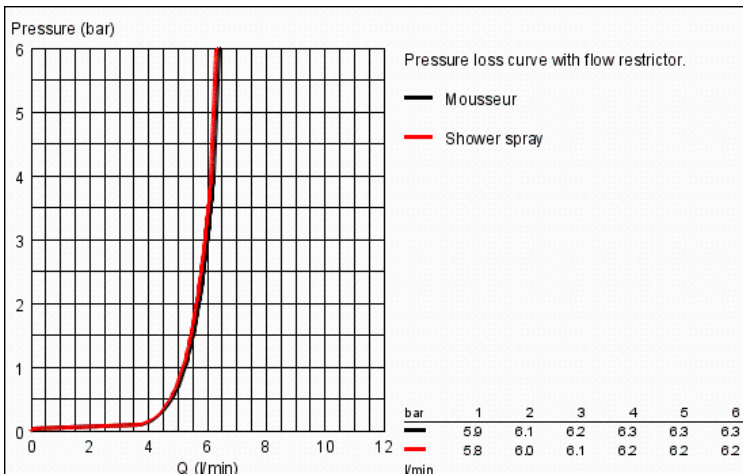

K7 Single-Handle Kitchen Faucet

MODEL # 31380000

GROHE CANADA, INC. | 5900 Avebury Road, Mississauga, Ontario, Canada L5R 3M3
Phone: 905-271-2929 | Fax: 905-271-9494 | info@grohe.ca

Pure Freude
an Wasser

Product Description:

K7

Single-Handle Kitchen Faucet

Standard Specification:

- Single hole installation
- **GROHE StarLight** finish
- **GROHE SilkMove** 1.4" (35 mm) ceramic cartridge
- Professional spray
- Locking Push Button Control - to switch from regular flow to spray
- Metal spray
- Adjustable flow rate limiter
- Swivel spout
- Swivel area 140°
- Protected against backflow
- Stainless steel flex lines
- Quick installation system
- Max Flow Rate: 1.75 gpm (6.6 L/min)

Applicable Codes & Standards:

- Energy Policy Act of 1992
- NSF 61
- ASME A112.18.1/CSA B125.1
- US Federal and State material regulations
- ICC/ANSI A117.1

Color:

- ☐ 31380000 StarLight Chrome