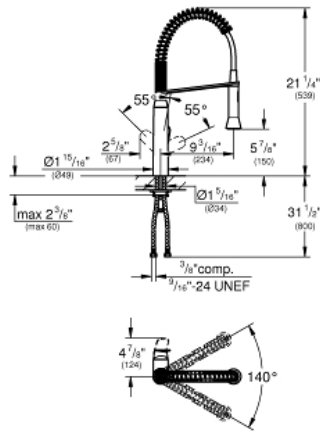

### Product Description:

K7

### Standard Specification:

- Single hole installation
- **GROHE StarLight** finish
- **GROHE SilkMove** 1.4" (35 mm) ceramic cartridge
- Professional spray
- Locking Push Button Control - to switch from regular flow to spray
- Metal spray
- Adjustable flow rate limiter
- Swivel spout
- Swivel area 140°
- Protected against backflow
- Stainless steel flex lines
- Quick installation system
- Max Flow Rate: 1.75 gpm (6.6 L/min)