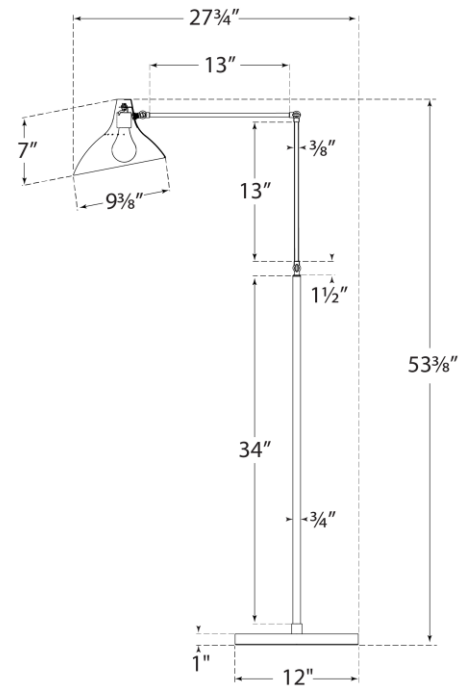

SPEC SHEET

Charlton Floor Lamp

Item # ARN 1006BLK

Designer: AERIN

Height: 51" - 63"

Width: 12"

Extension: 42"

Base: 12" Round

Finishes: BLK, WHT

Socket: E26 Keyless w/ Floor Switch

Wattage: 60 A

ARN1006