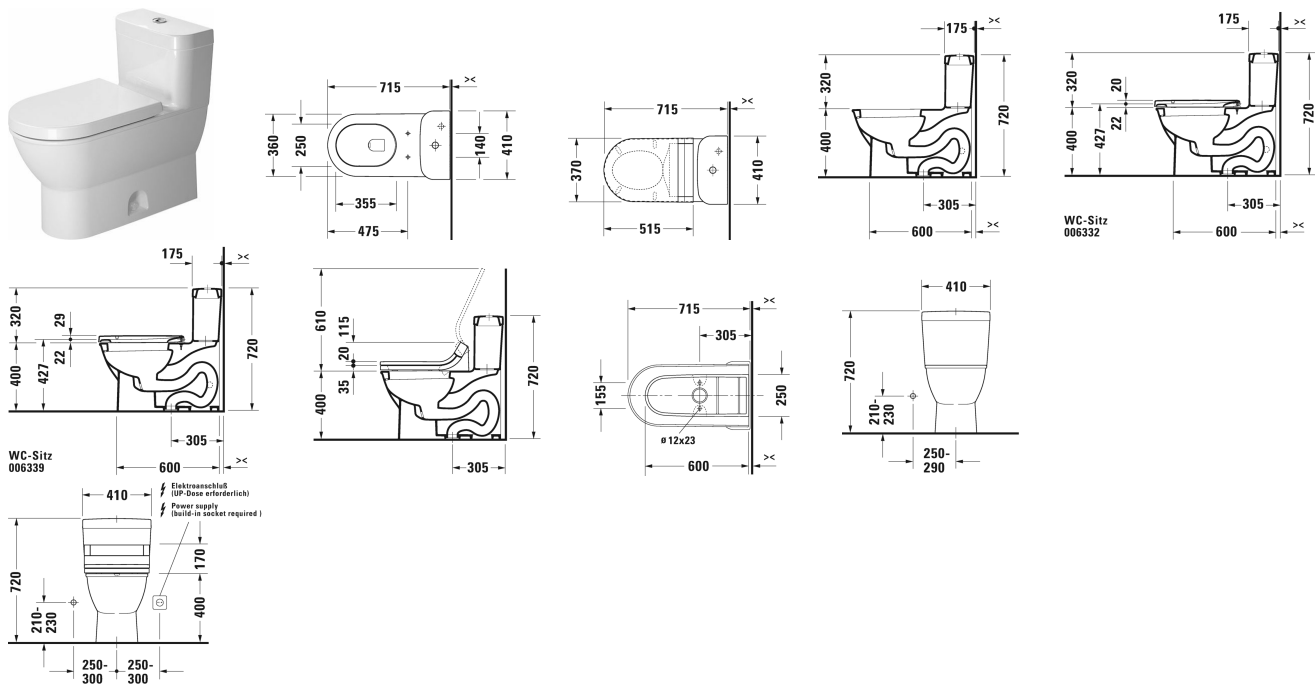

Darling New One-piece toilet # 212301..05

| < 405 mm > |

One-piece toilet	Dimension	Weight	Order number
US-version, back to wall, elongated with syphonic jet action, 305 mm/12" rough-in, with Single Flush piston valve, top flush, vertical outlet, 1,28 gpf (4,8 lpf)			
Colors			
00 White Alpin 20 HygieneGlaze (an antibacterial ceramic glaze that provides almost indefinite effectiveness)			
Variant			
●	405 x 715 mm	48.300 kilogram	212301..05
Sanitary ceramics with the special WonderGliss surface finish will remain clean and attractive-looking for a long time to come. When ordering WonderGliss please add a "1" as eleventh digit to the model number.			
Accessory			
Mounting set for One-piece and Two-piece toilets, Outflow 3/8" - external thread, Wall Connection 1/2" - internal thread, 1/2", US-version		0.480 kilogram	001417
Mounting set for One-piece and Two-piece toilets, 1/2", ASIA-version		0.480 kilogram	001416
Suitable products			

Darling New One-piece toilet # 212301..05

|< 405 mm >|

Toilet seat and cover elongated, hinges stainless steel, without soft closure,	006332
Toilet seat and cover elongated, hinges stainless steel, removable, with soft closure,	006339

All drawings contain the necessary measurements which are subject to standard tolerances. They are stated in mm and are non-binding. Exact measurements, in particular for customised installation scenarios, can only be taken from the finished piece.